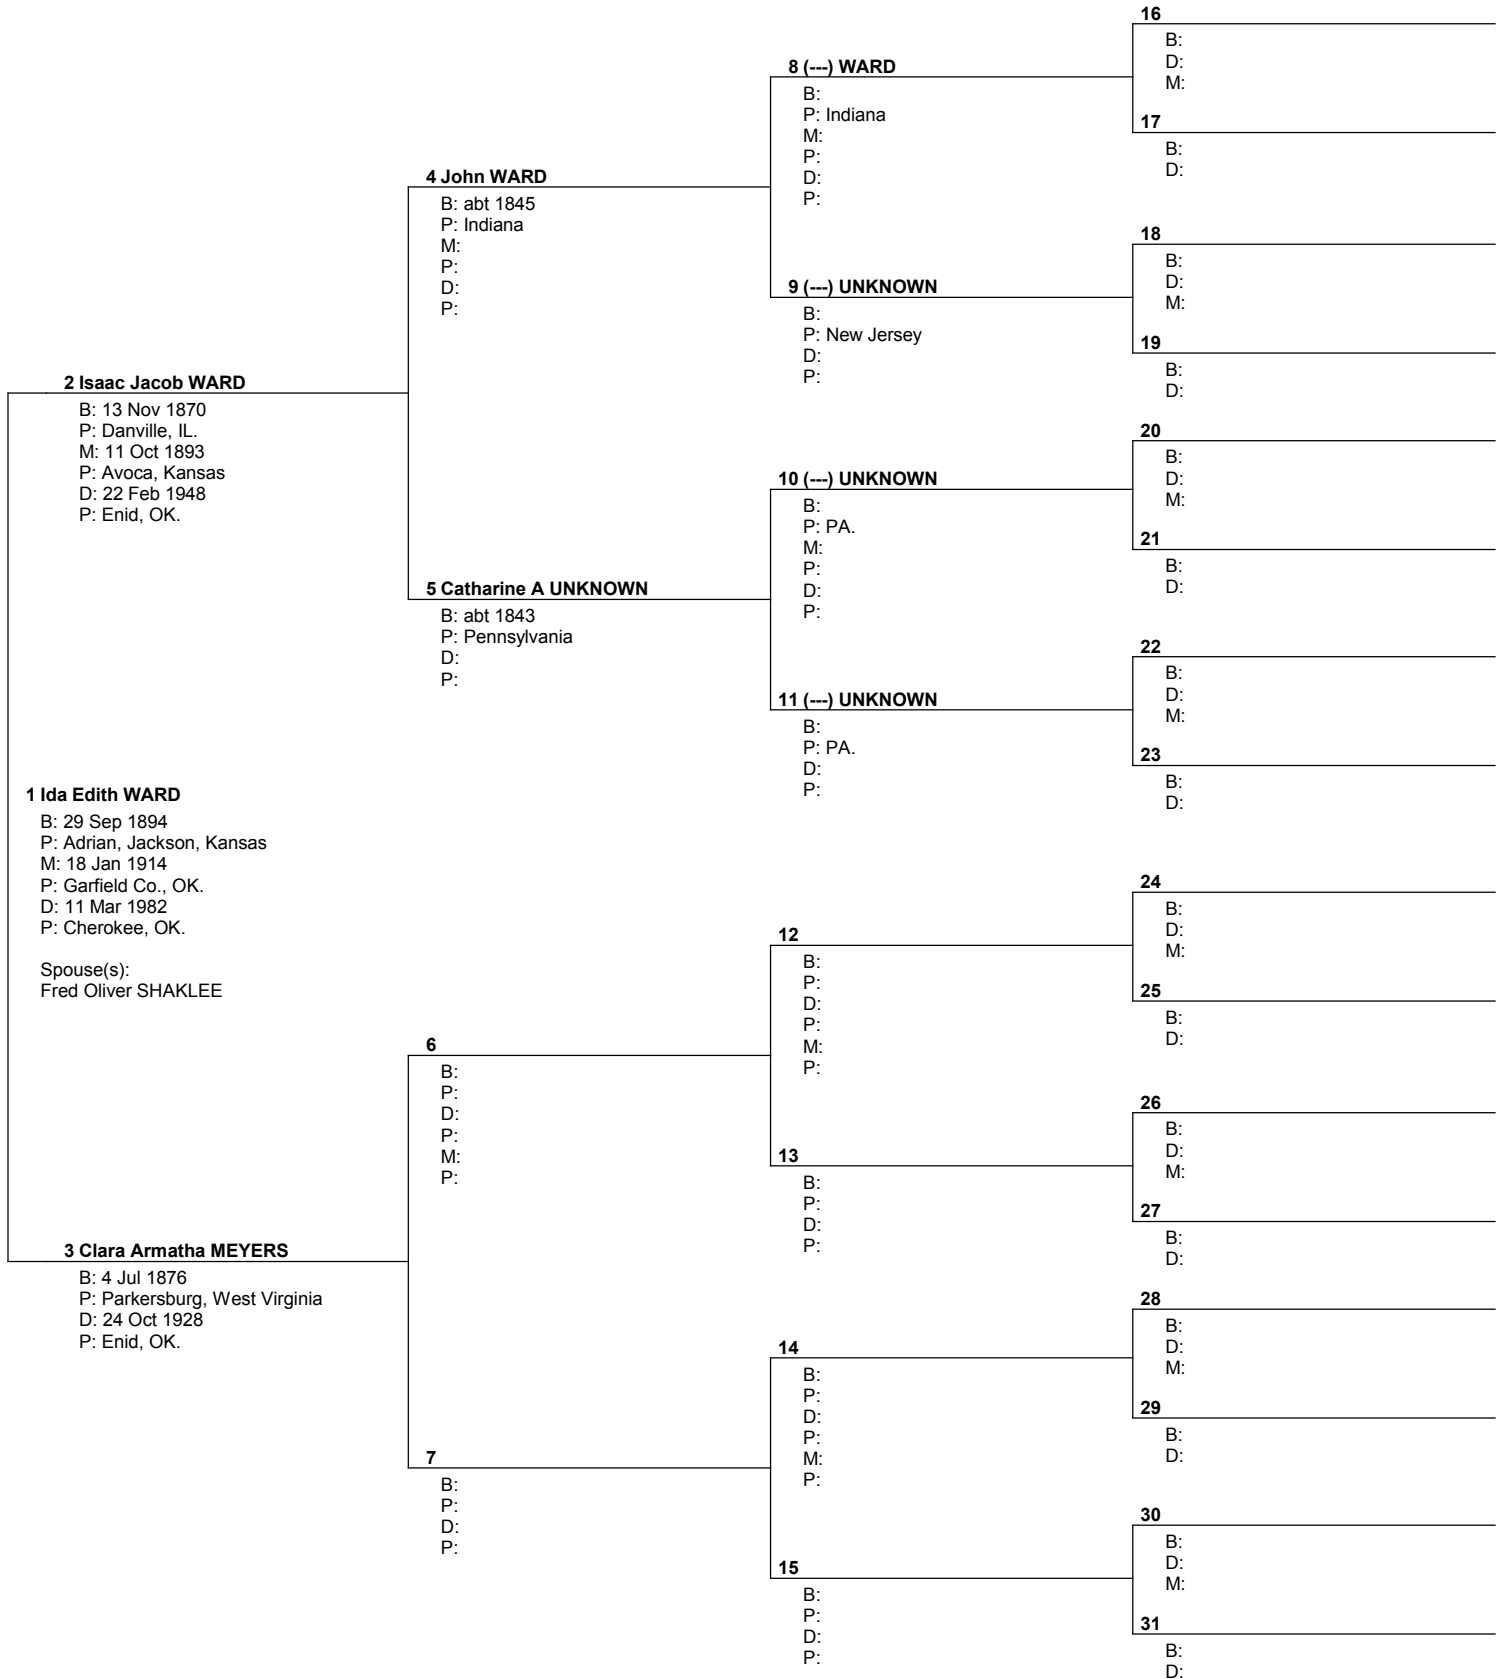

Pedigree Chart

No. 1 on this chart is the same as no. 18 on chart no. 1

Pedigree Chart

No. 1 on this chart is the same as no. 19 on chart no. 1

Pedigree Chart

No. 1 on this chart is the same as no. 20 on chart no. 1

Pedigree Chart

Chart no. 9

No. 1 on this chart is the same as no. 24 on chart no. 1

Pedigree Chart

No. 1 on this chart is the same as no. 25 on chart no. 1

Pedigree Chart

Chart no. 11

No. 1 on this chart is the same as no. 26 on chart no. 1

Prepared by
 EVALUATION VERSION of Personal Ancestral File Companion. Click on Help, About to unlock.
 Telephone number Date prepared
 2 Jun 2005

Pedigree Chart

No. 1 on this chart is the same as no. 28 on chart no. 1

Pedigree Chart

Chart no. 14

No. 1 on this chart is the same as no. 29 on chart no. 1

Pedigree Chart

No. 1 on this chart is the same as no. 30 on chart no. 1

Prepared by
 EVALUATION VERSION of Personal Ancestral File Companion. Click on Help, About to unlock.
 Telephone number Date prepared
 2 Jun 2005