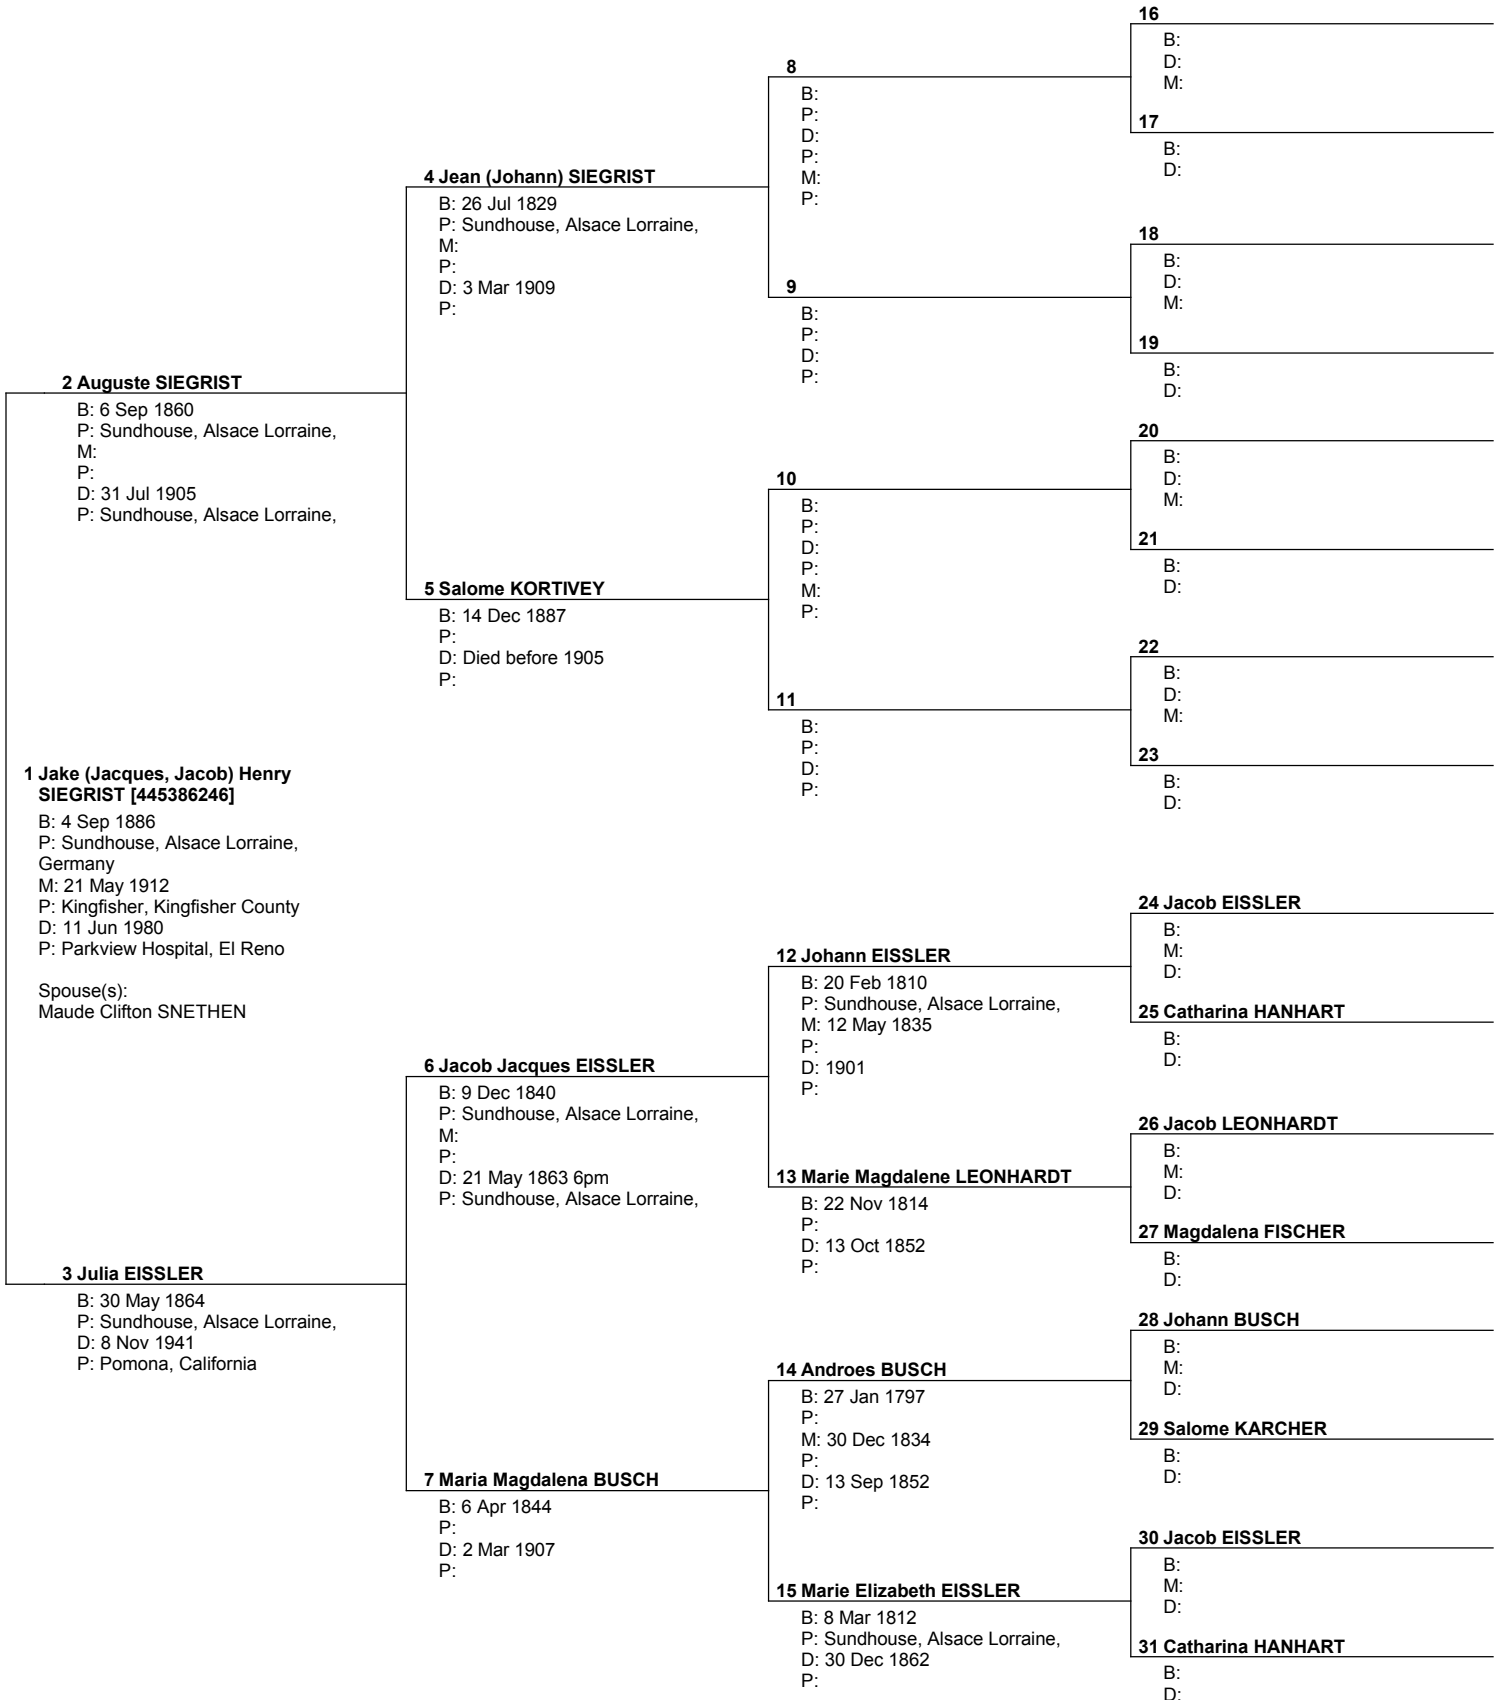

Pedigree Chart

No. 1 on this chart is the same as no. 18 on chart no. 1

Pedigree Chart

No. 1 on this chart is the same as no. 19 on chart no. 1

Pedigree Chart

No. 1 on this chart is the same as no. 20 on chart no. 1

Pedigree Chart

No. 1 on this chart is the same as no. 21 on chart no. 1

Pedigree Chart

No. 1 on this chart is the same as no. 22 on chart no. 1

Pedigree Chart

Chart no. 8

No. 1 on this chart is the same as no. 23 on chart no. 1

Pedigree Chart

Chart no. 9

No. 1 on this chart is the same as no. 24 on chart no. 1

Pedigree Chart

No. 1 on this chart is the same as no. 25 on chart no. 1

Pedigree Chart

Chart no. 11

No. 1 on this chart is the same as no. 26 on chart no. 1

Prepared by
EVALUATION VERSION of Personal Ancestral File Companion. Click on Help, About to unlock.

Telephone number	Date prepared
	2 Jun 2005

Pedigree Chart

Chart no. 12

No. 1 on this chart is the same as no. 27 on chart no. 1