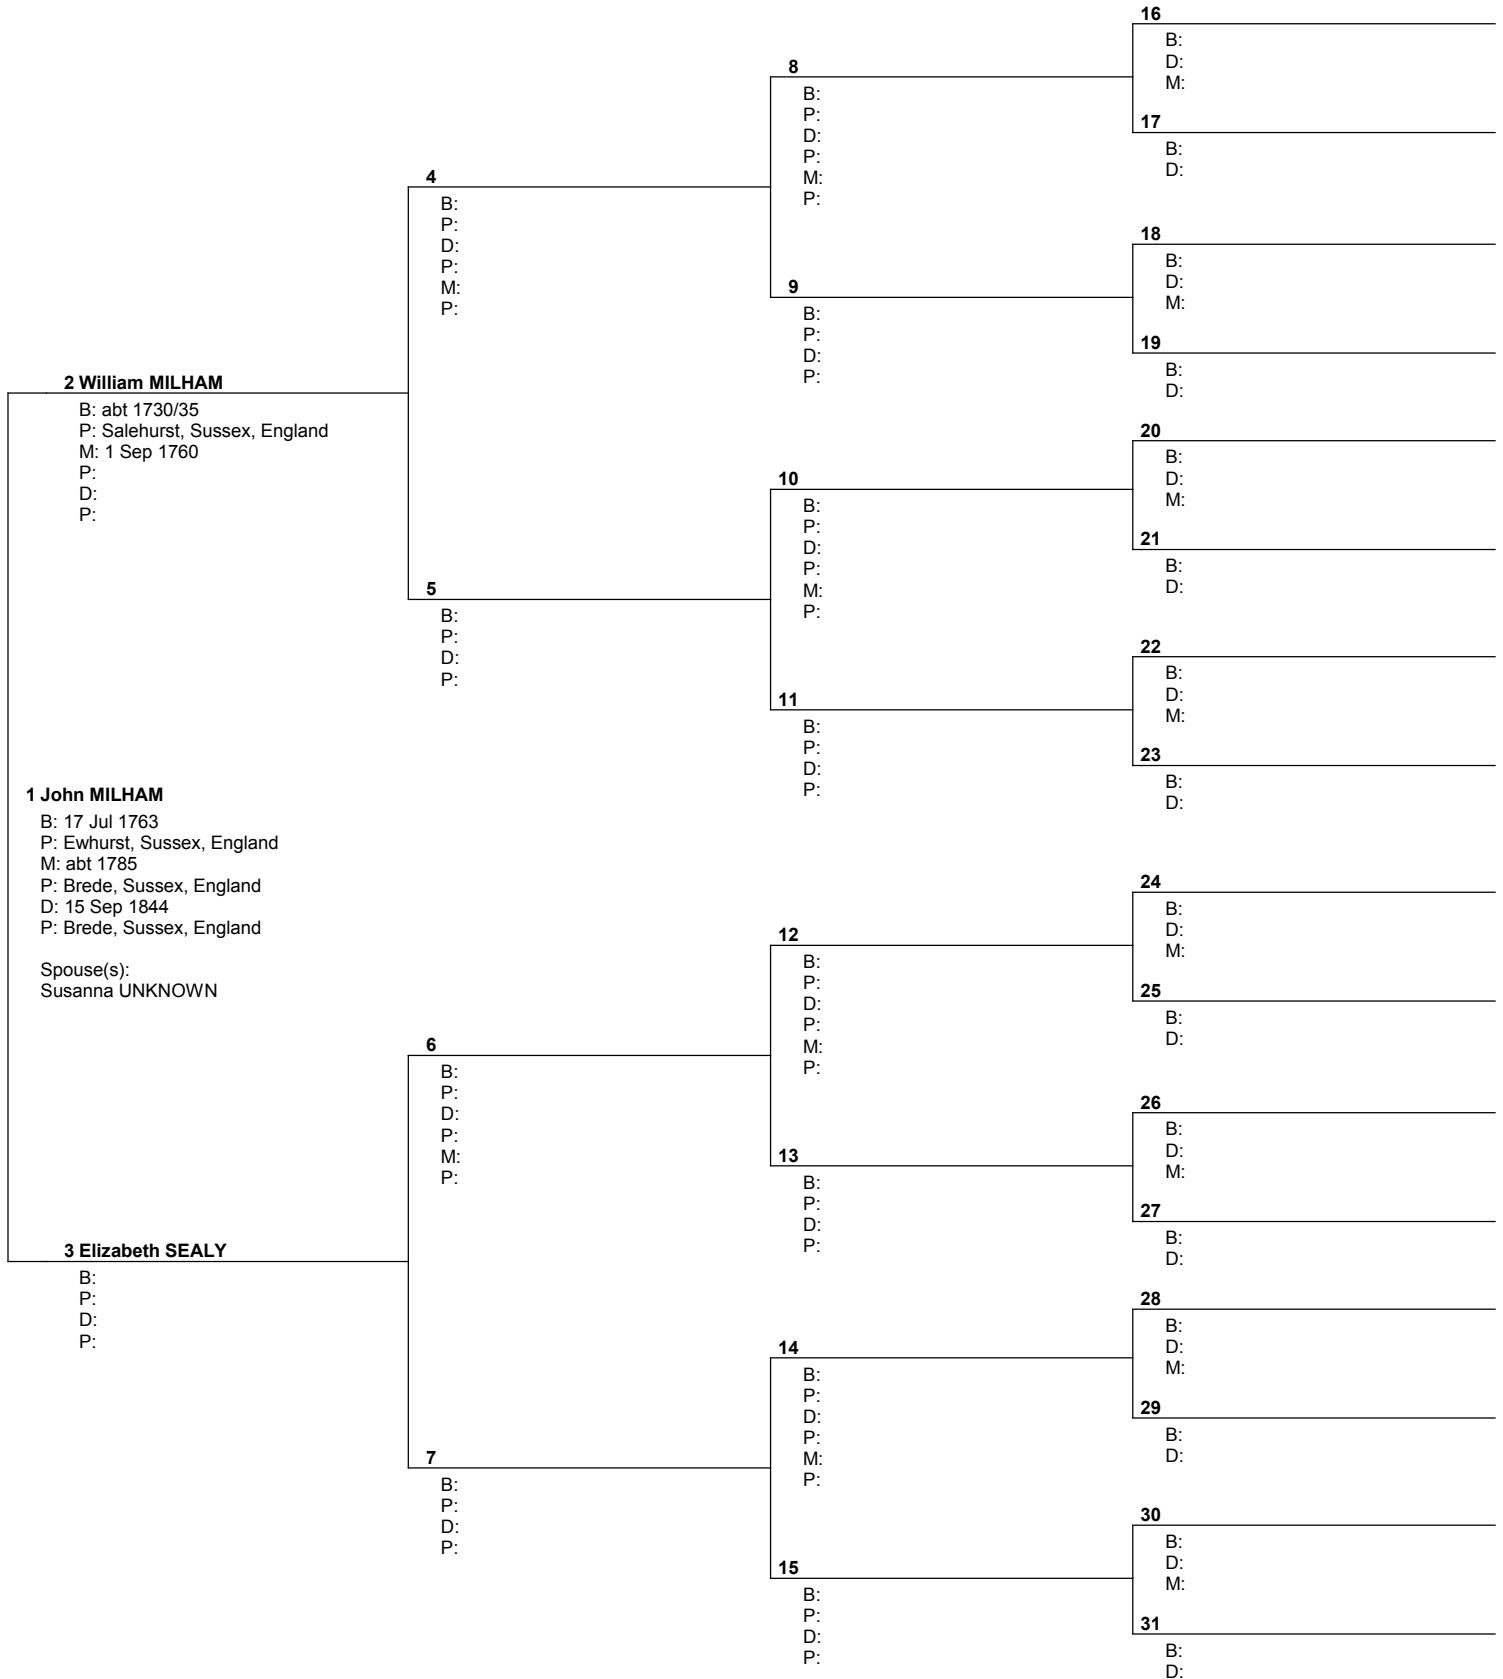

Pedigree Chart

Chart no. 14

No. 1 on this chart is the same as no. 29 on chart no. 1

Pedigree Chart

No. 1 on this chart is the same as no. 30 on chart no. 1

Prepared by
 EVALUATION VERSION of Personal Ancestral File Companion. Click on Help, About to unlock.
 Telephone number Date prepared
 2 Jun 2005

Pedigree Chart

No. 1 on this chart is the same as no. 31 on chart no. 1

Pedigree Chart

No. 1 on this chart is the same as no. 16 on chart no. 2

Pedigree Chart

No. 1 on this chart is the same as no. 16 on chart no. 12

Pedigree Chart

No. 1 on this chart is the same as no. 24 on chart no. 12

Pedigree Chart

Chart no. 21

No. 1 on this chart is the same as no. 26 on chart no. 12

Prepared by EVALUATION VERSION of Personal Ancestral File Companion. Click on Help, About to unlock.	
Telephone number	Date prepared 2 Jun 2005

Pedigree Chart

No. 1 on this chart is the same as no. 27 on chart no. 12

Pedigree Chart

No. 1 on this chart is the same as no. 24 on chart no. 15

Pedigree Chart

No. 1 on this chart is the same as no. 28 on chart no. 15