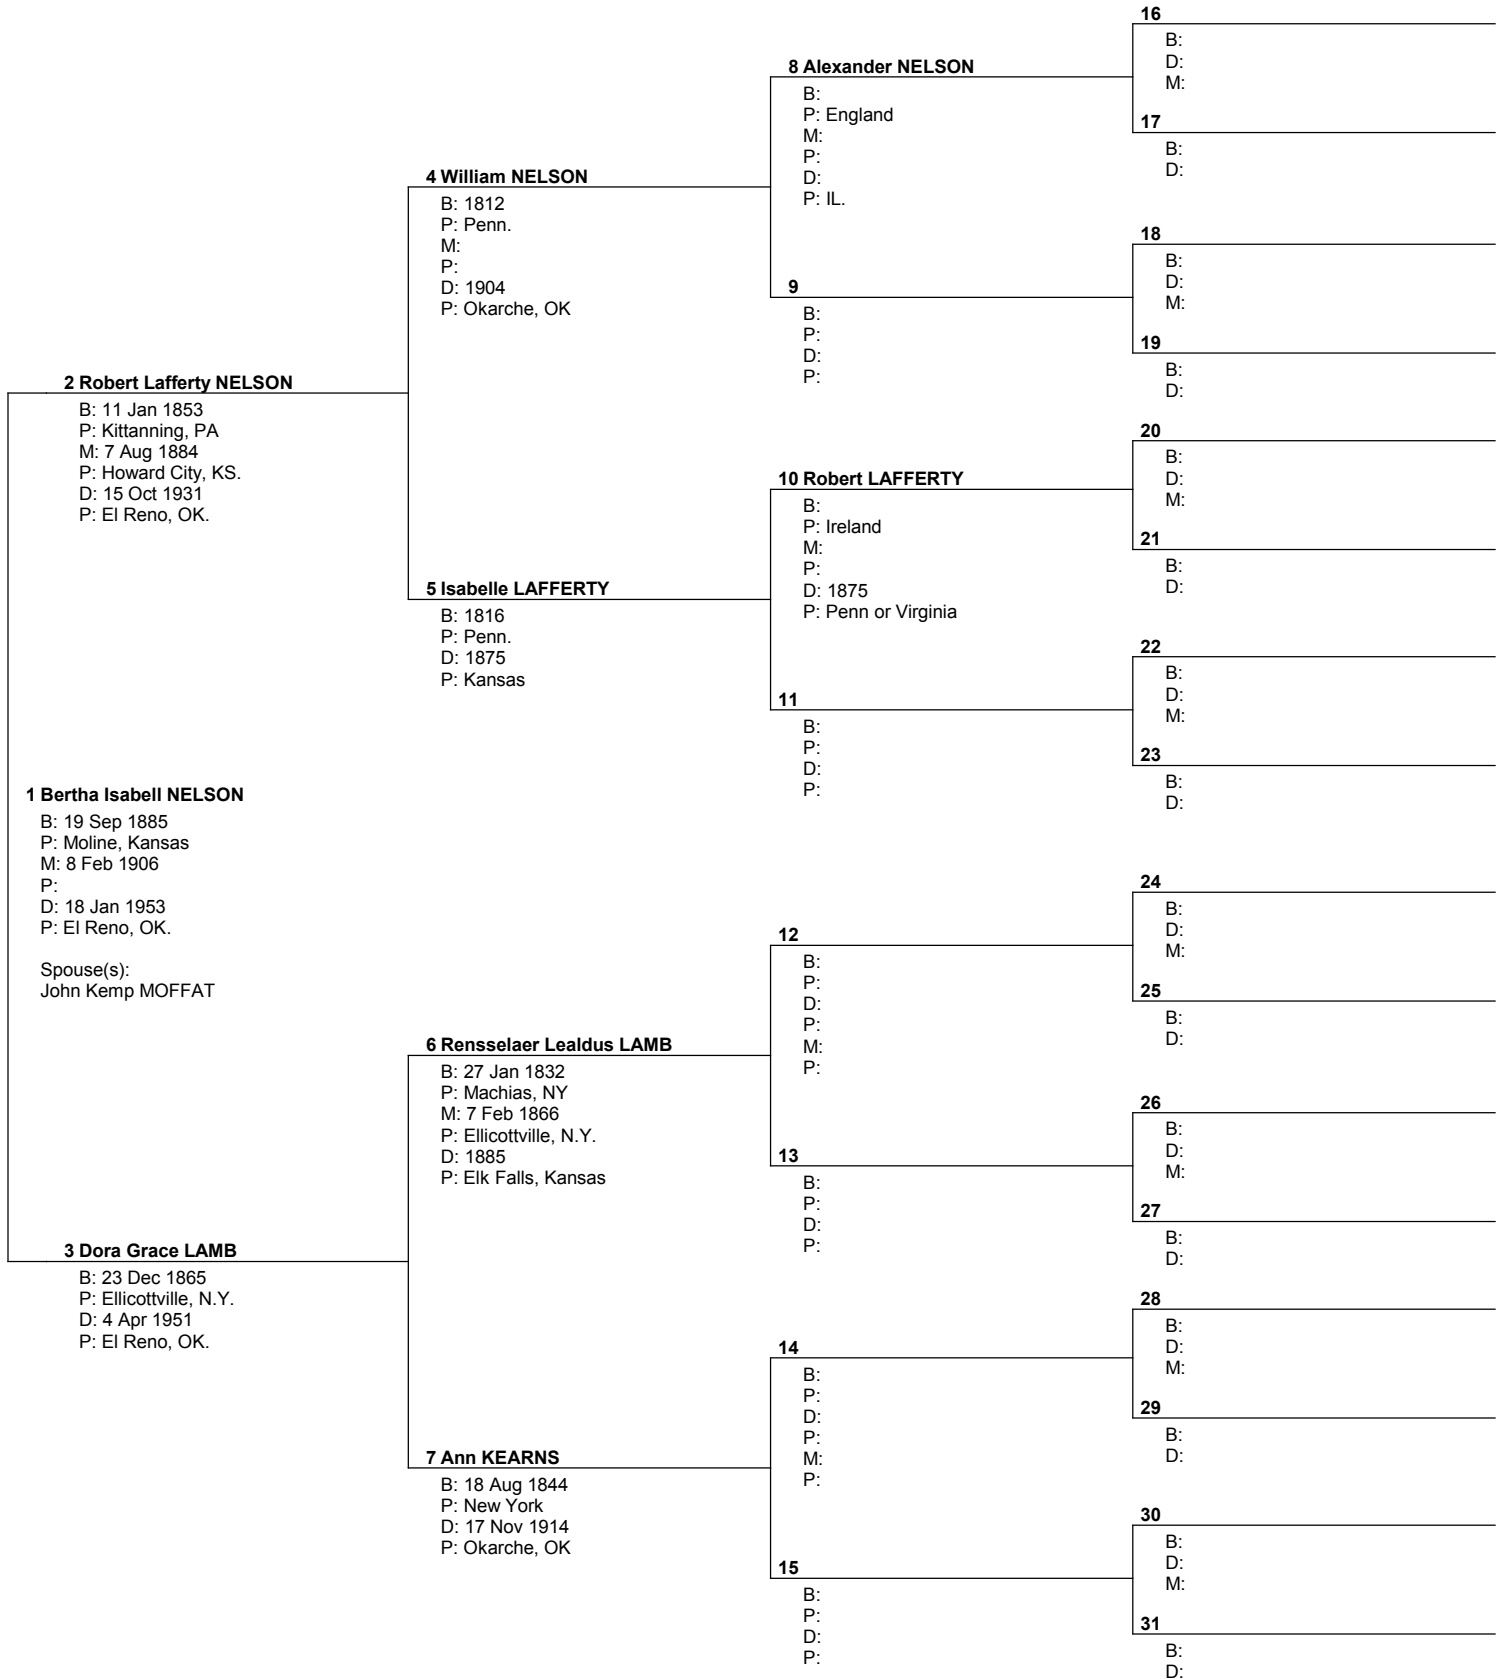

Pedigree Chart

No. 1 on this chart is the same as no. 18 on chart no. 1

Pedigree Chart

No. 1 on this chart is the same as no. 19 on chart no. 1

Pedigree Chart

No. 1 on this chart is the same as no. 20 on chart no. 1

Pedigree Chart

No. 1 on this chart is the same as no. 21 on chart no. 1

Pedigree Chart

No. 1 on this chart is the same as no. 22 on chart no. 1

Pedigree Chart

Chart no. 8

No. 1 on this chart is the same as no. 23 on chart no. 1

Pedigree Chart

Chart no. 9

No. 1 on this chart is the same as no. 24 on chart no. 1

Pedigree Chart

No. 1 on this chart is the same as no. 25 on chart no. 1

Pedigree Chart

Chart no. 11

No. 1 on this chart is the same as no. 26 on chart no. 1

Prepared by
EVALUATION VERSION of Personal Ancestral File Companion. Click on Help, About to unlock.

Telephone number	Date prepared
	2 Jun 2005

Pedigree Chart

Chart no. 12

No. 1 on this chart is the same as no. 27 on chart no. 1