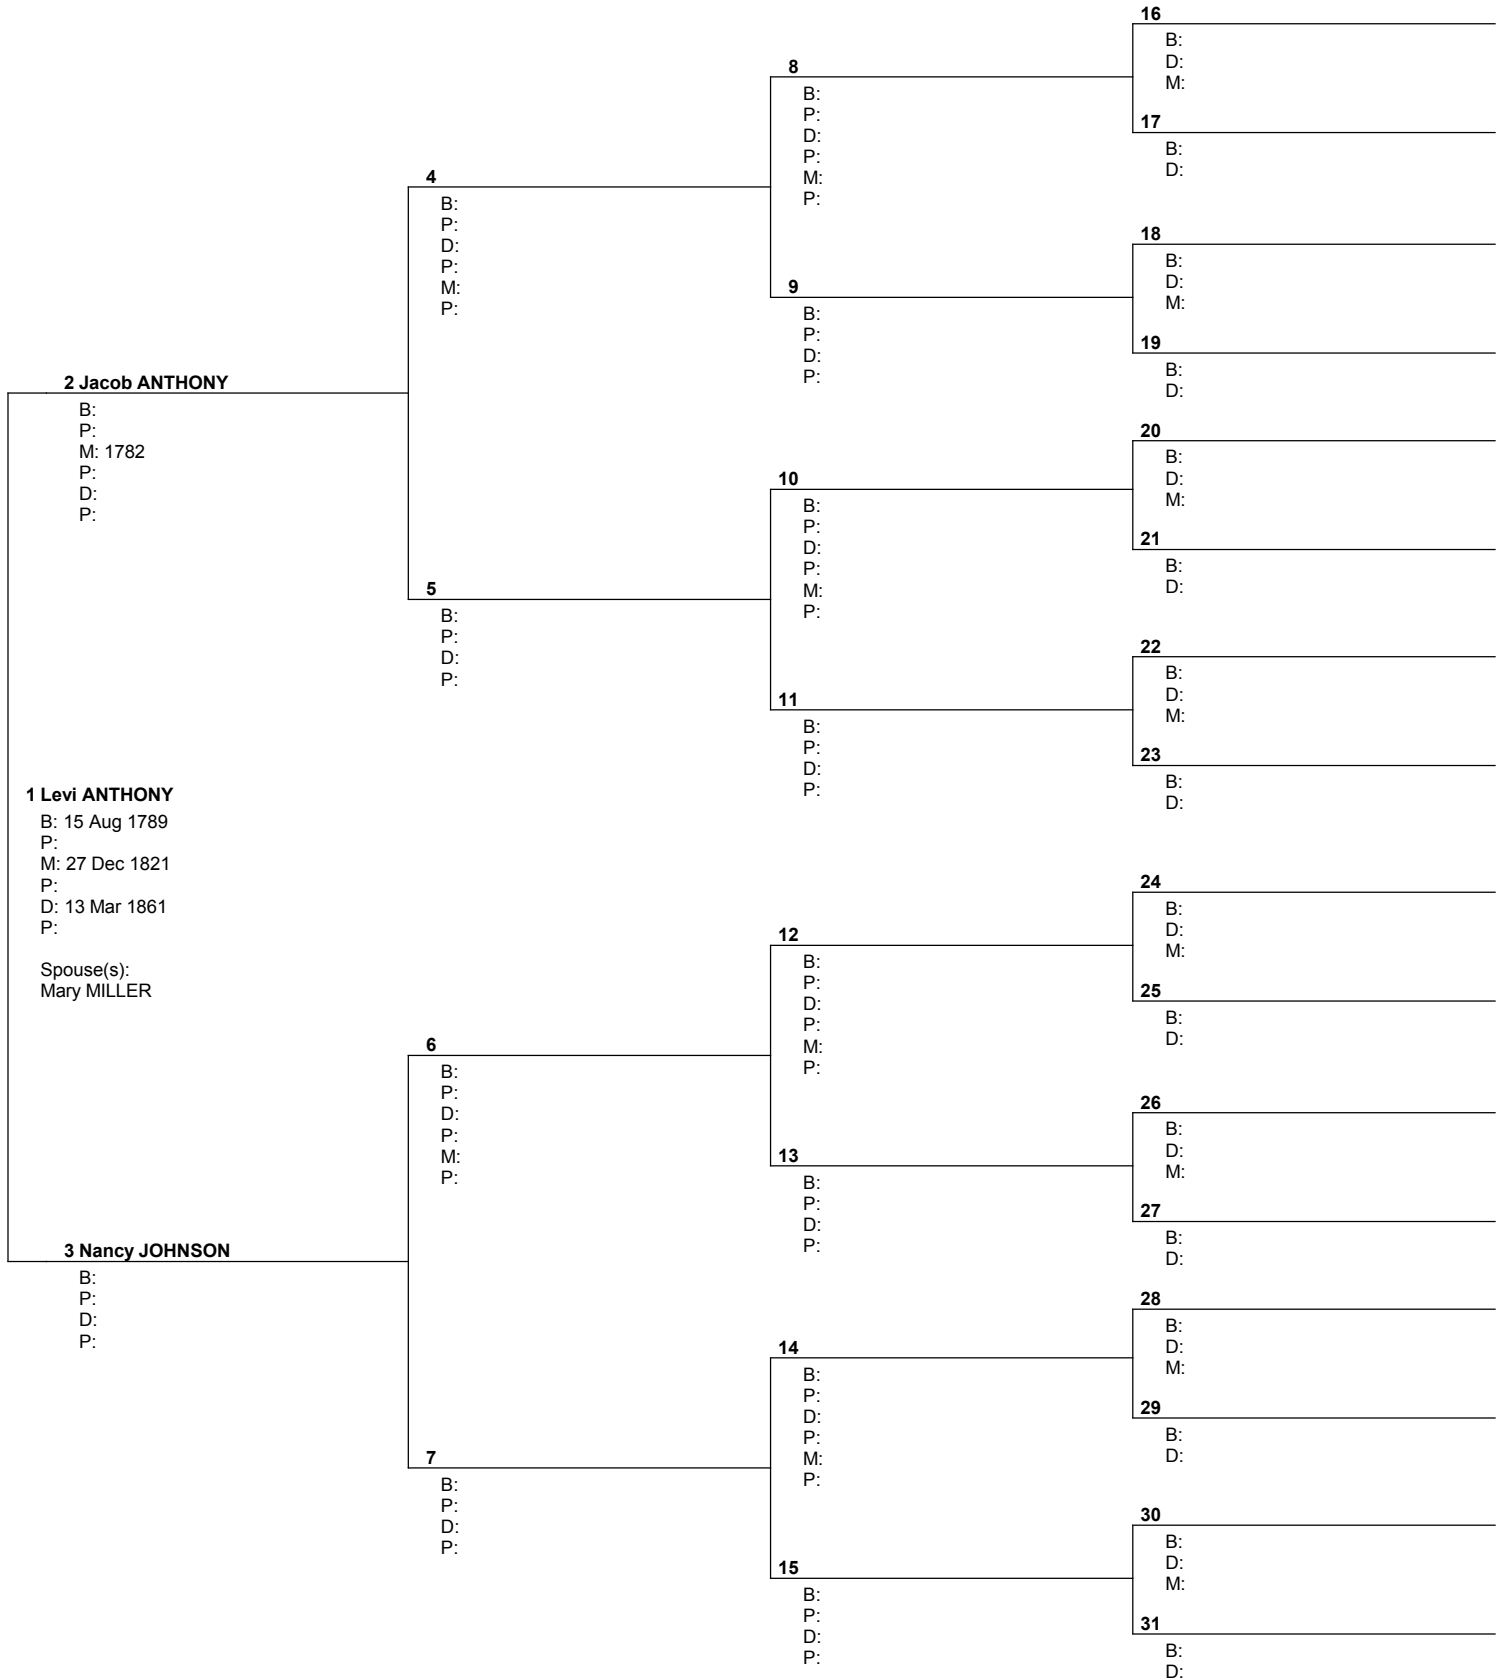

Pedigree Chart

No. 1 on this chart is the same as no. 31 on chart no. 1

Pedigree Chart

No. 1 on this chart is the same as no. 16 on chart no. 2

Pedigree Chart

No. 1 on this chart is the same as no. 16 on chart no. 12

Pedigree Chart

No. 1 on this chart is the same as no. 24 on chart no. 12

Pedigree Chart

Chart no. 21

No. 1 on this chart is the same as no. 26 on chart no. 12

Prepared by EVALUATION VERSION of Personal Ancestral File Companion. Click on Help, About to unlock.	
Telephone number	Date prepared 2 Jun 2005

Pedigree Chart

No. 1 on this chart is the same as no. 27 on chart no. 12

Pedigree Chart

No. 1 on this chart is the same as no. 24 on chart no. 15

Pedigree Chart

No. 1 on this chart is the same as no. 28 on chart no. 15

Pedigree Chart

No. 1 on this chart is the same as no. 16 on chart no. 16

Pedigree Chart

No. 1 on this chart is the same as no. 24 on chart no. 16

Pedigree Chart

No. 1 on this chart is the same as no. 25 on chart no. 16