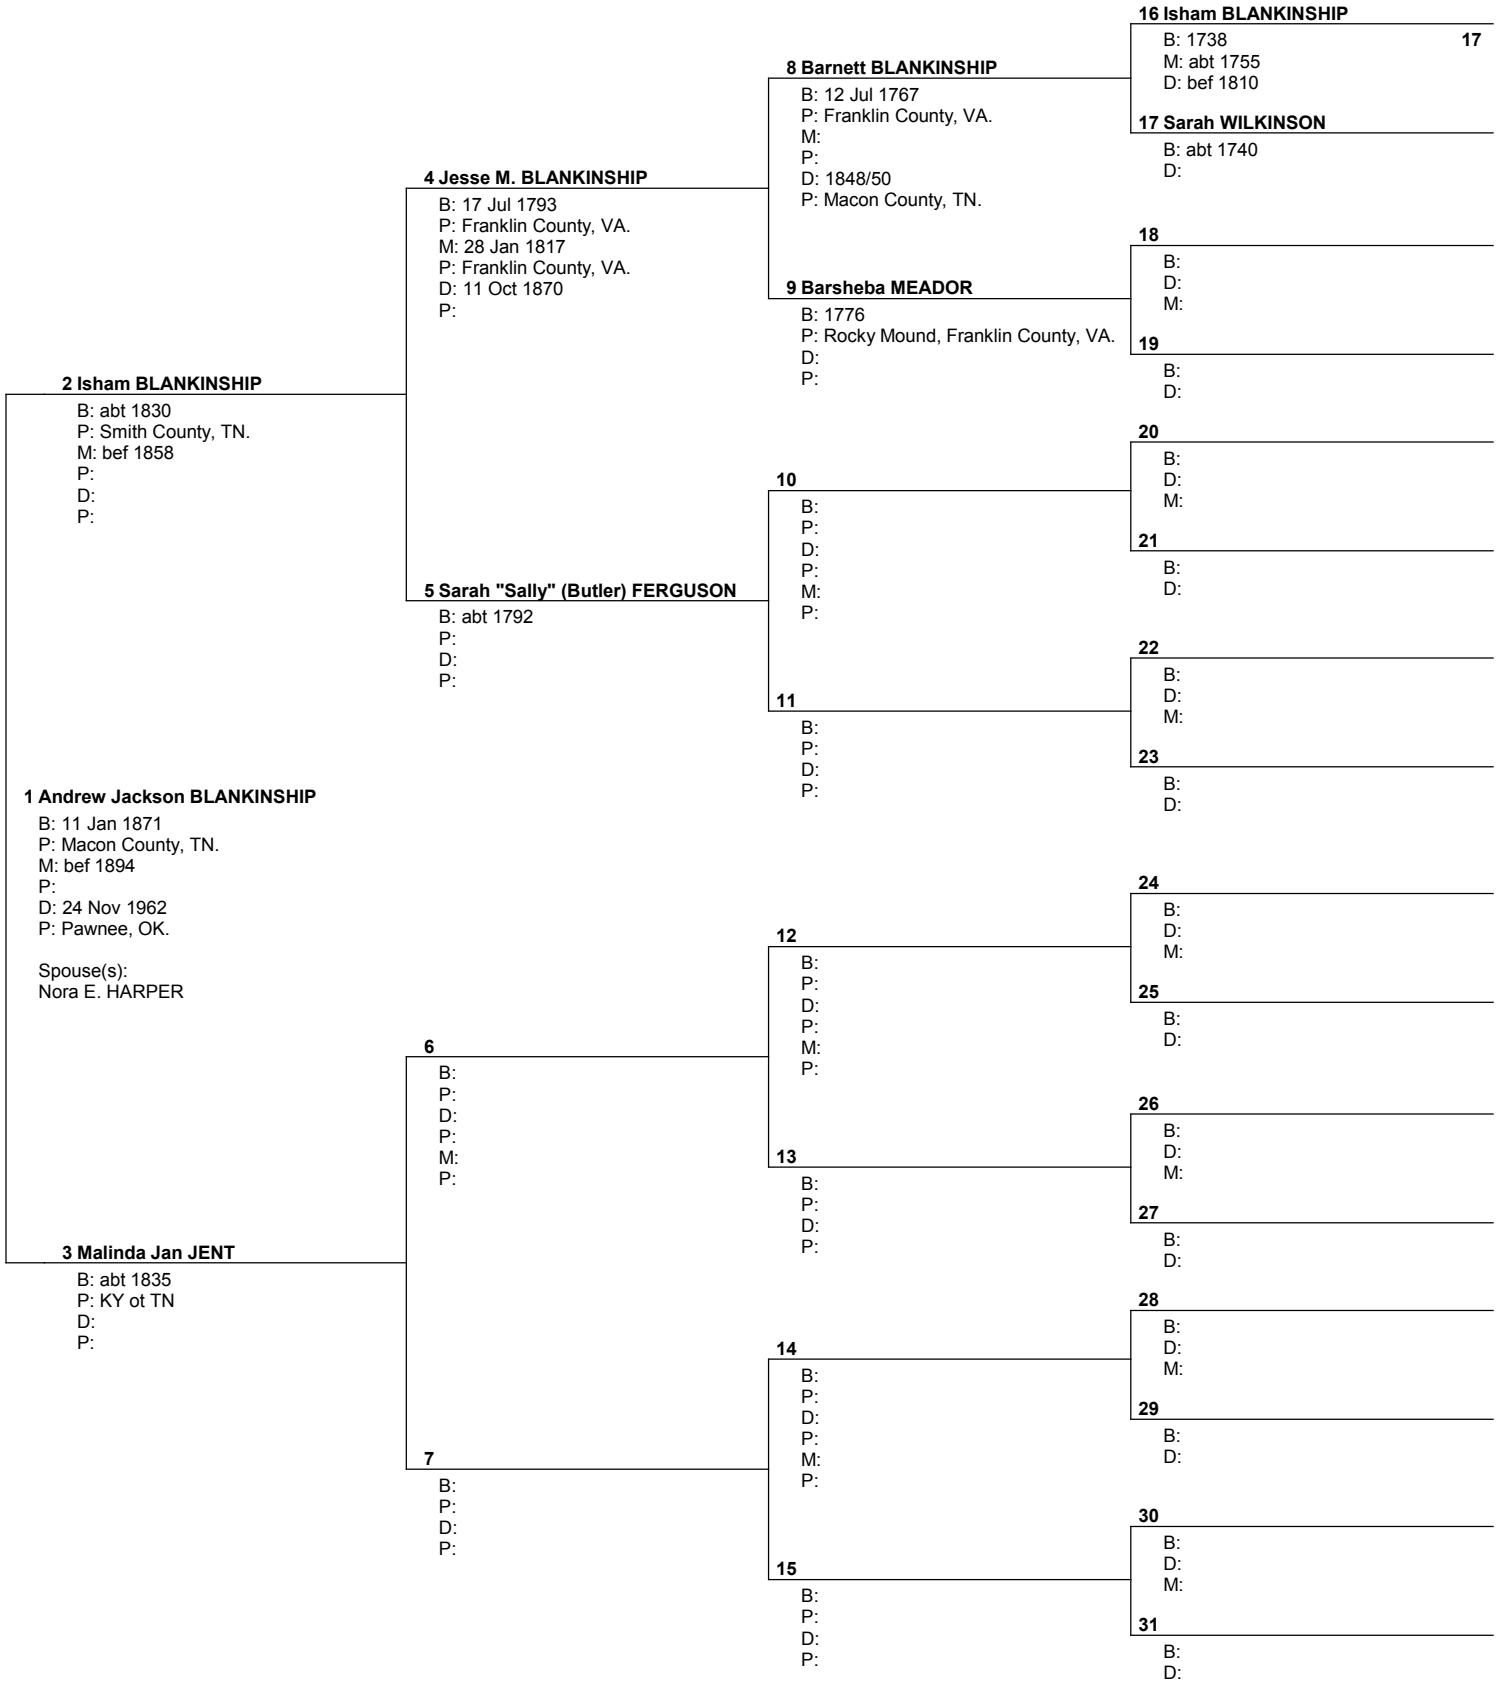

Pedigree Chart

Chart no. 1

Prepared by
 EVALUATION VERSION of Personal Ancestral File Companion. Click on Help, About to unlock.
 Telephone number Date prepared
 2 Jun 2005

Pedigree Chart

No. 1 on this chart is the same as no. 16 on chart no. 1

Pedigree Chart

No. 1 on this chart is the same as no. 18 on chart no. 1

Pedigree Chart

No. 1 on this chart is the same as no. 19 on chart no. 1

Pedigree Chart

No. 1 on this chart is the same as no. 20 on chart no. 1

Pedigree Chart

No. 1 on this chart is the same as no. 21 on chart no. 1

Pedigree Chart

No. 1 on this chart is the same as no. 22 on chart no. 1

Pedigree Chart

Chart no. 8

No. 1 on this chart is the same as no. 23 on chart no. 1

Pedigree Chart

Chart no. 9

No. 1 on this chart is the same as no. 24 on chart no. 1

Pedigree Chart

No. 1 on this chart is the same as no. 25 on chart no. 1

Pedigree Chart

Chart no. 11

No. 1 on this chart is the same as no. 26 on chart no. 1