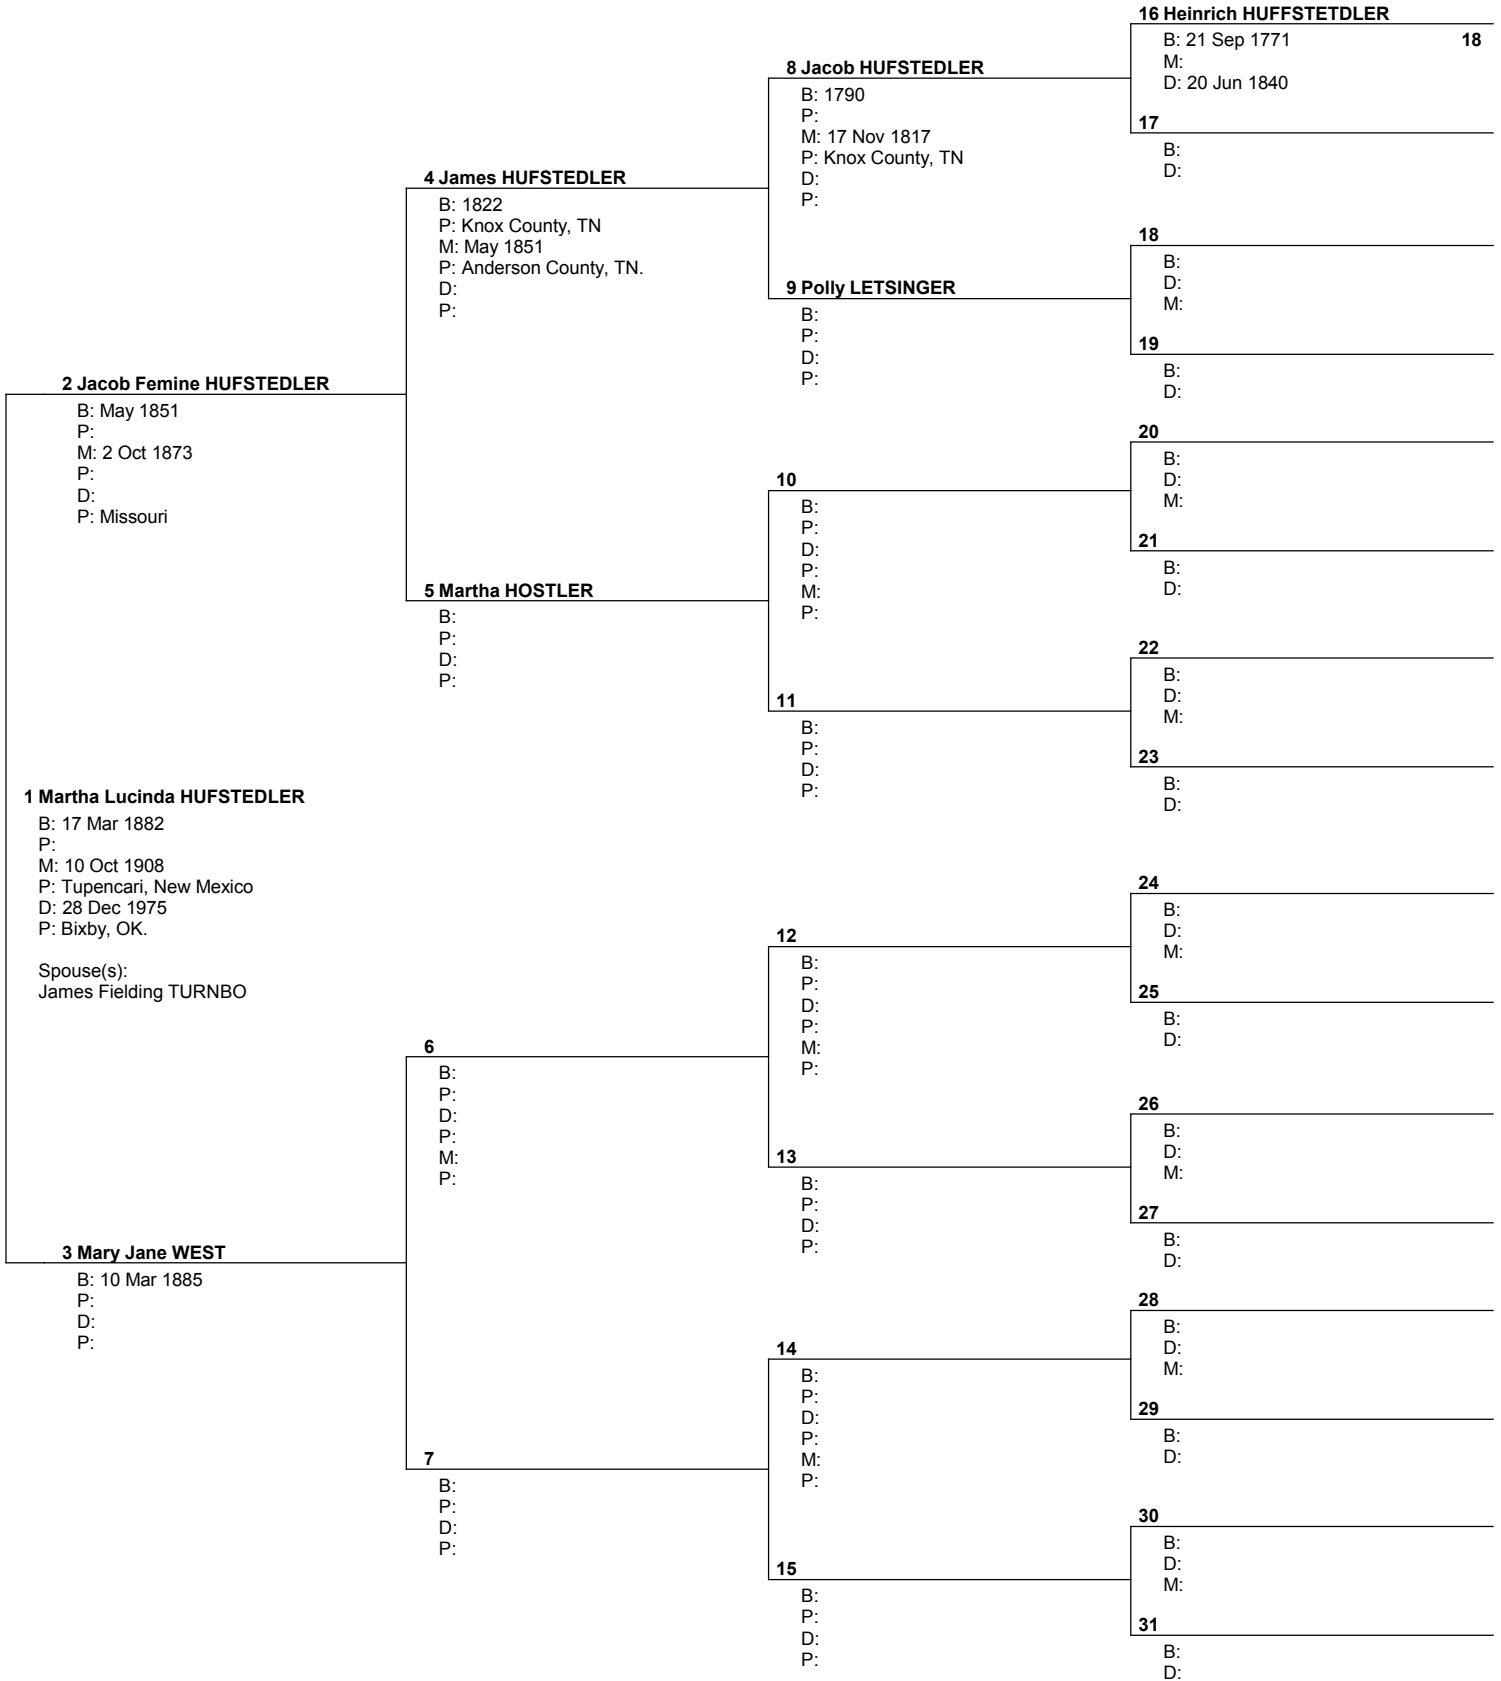

Pedigree Chart

Chart no. 1

Prepared by
 EVALUATION VERSION of Personal Ancestral File Companion. Click on Help, About to unlock.
 Telephone number Date prepared
 2 Jun 2005

Pedigree Chart

No. 1 on this chart is the same as no. 16 on chart no. 1

Pedigree Chart

No. 1 on this chart is the same as no. 18 on chart no. 1

Pedigree Chart

No. 1 on this chart is the same as no. 19 on chart no. 1

Pedigree Chart

No. 1 on this chart is the same as no. 20 on chart no. 1

Pedigree Chart

No. 1 on this chart is the same as no. 21 on chart no. 1

Pedigree Chart

No. 1 on this chart is the same as no. 22 on chart no. 1

Pedigree Chart

Chart no. 8

No. 1 on this chart is the same as no. 23 on chart no. 1

Pedigree Chart

Chart no. 9

No. 1 on this chart is the same as no. 24 on chart no. 1

Pedigree Chart

No. 1 on this chart is the same as no. 25 on chart no. 1

Pedigree Chart

Chart no. 11

No. 1 on this chart is the same as no. 26 on chart no. 1