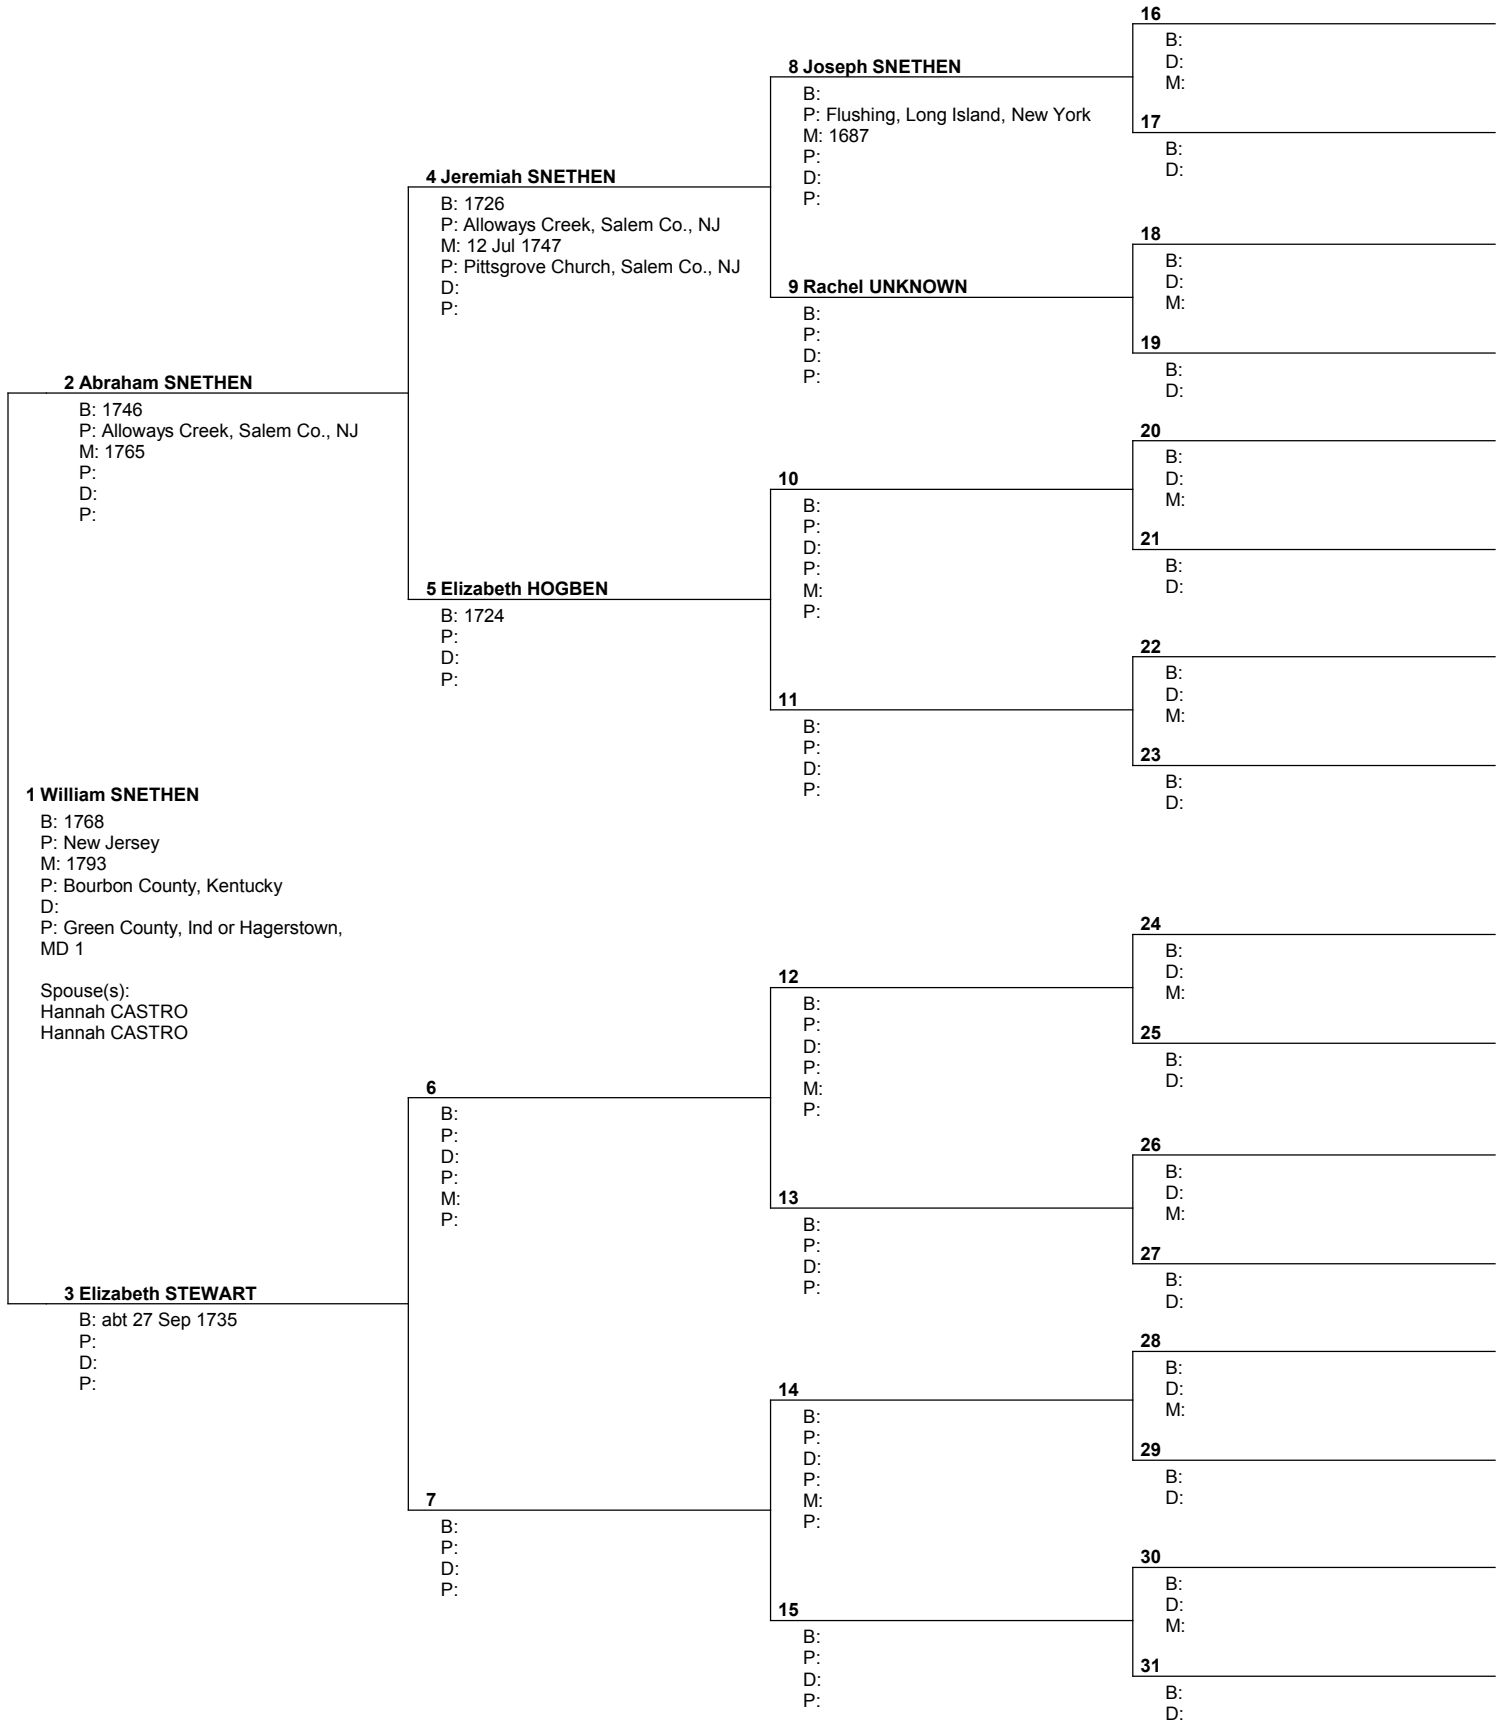

Pedigree Chart

Chart no. 14

No. 1 on this chart is the same as no. 29 on chart no. 1

Pedigree Chart

No. 1 on this chart is the same as no. 30 on chart no. 1

Prepared by
 EVALUATION VERSION of Personal Ancestral File Companion. Click on Help, About to unlock.
 Telephone number Date prepared
 2 Jun 2005

Pedigree Chart

No. 1 on this chart is the same as no. 31 on chart no. 1

Pedigree Chart

No. 1 on this chart is the same as no. 16 on chart no. 2

Pedigree Chart

No. 1 on this chart is the same as no. 16 on chart no. 12

Pedigree Chart

No. 1 on this chart is the same as no. 24 on chart no. 12

Pedigree Chart

Chart no. 21

No. 1 on this chart is the same as no. 26 on chart no. 12

Prepared by EVALUATION VERSION of Personal Ancestral File Companion. Click on Help, About to unlock.	
Telephone number	Date prepared 2 Jun 2005

Pedigree Chart

No. 1 on this chart is the same as no. 27 on chart no. 12

Pedigree Chart

No. 1 on this chart is the same as no. 24 on chart no. 15

Pedigree Chart

No. 1 on this chart is the same as no. 28 on chart no. 15