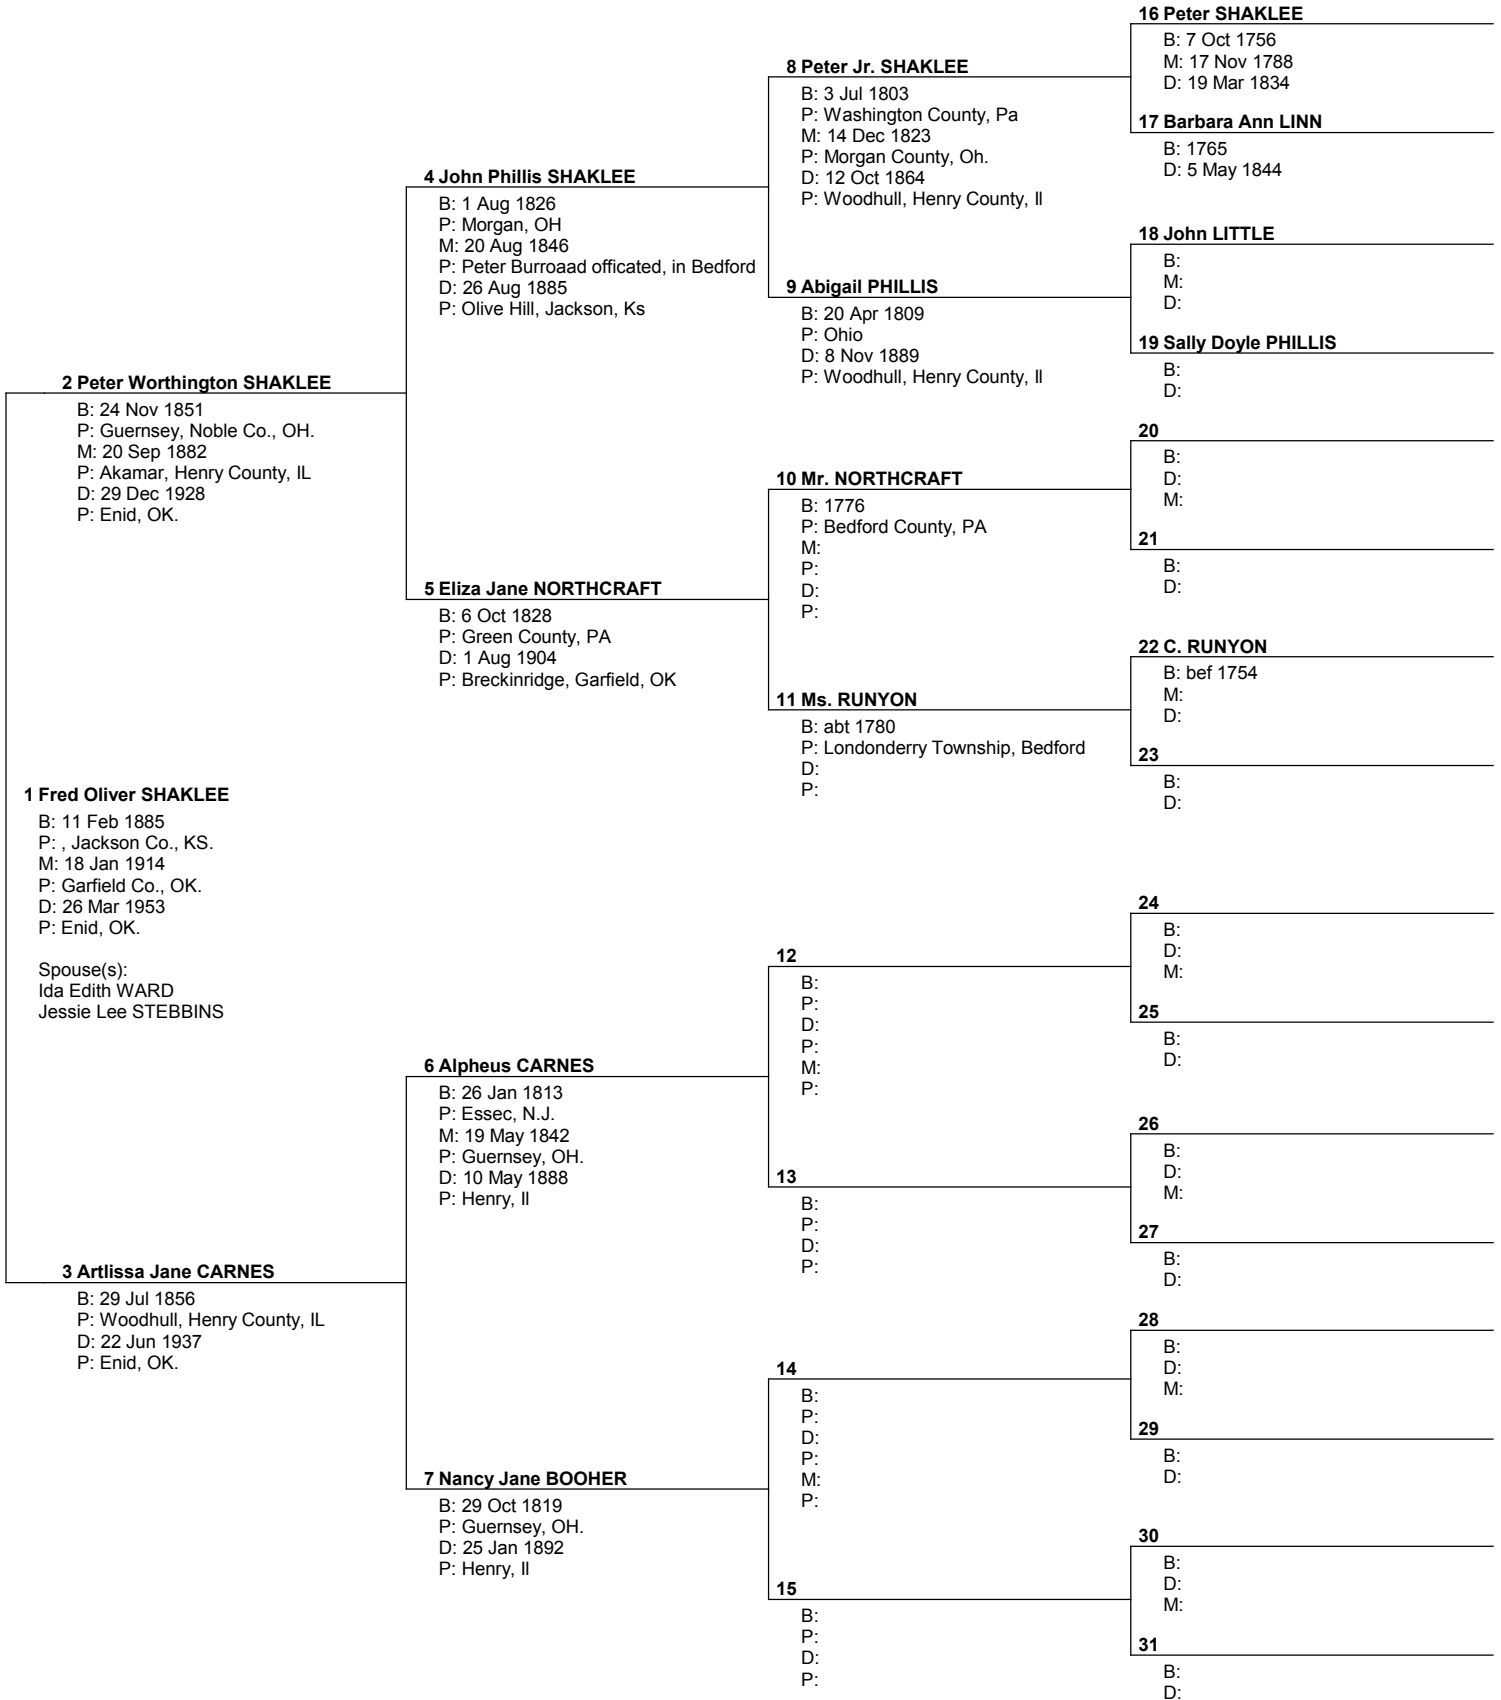

Pedigree Chart

No. 1 on this chart is the same as no. 28 on chart no. 1