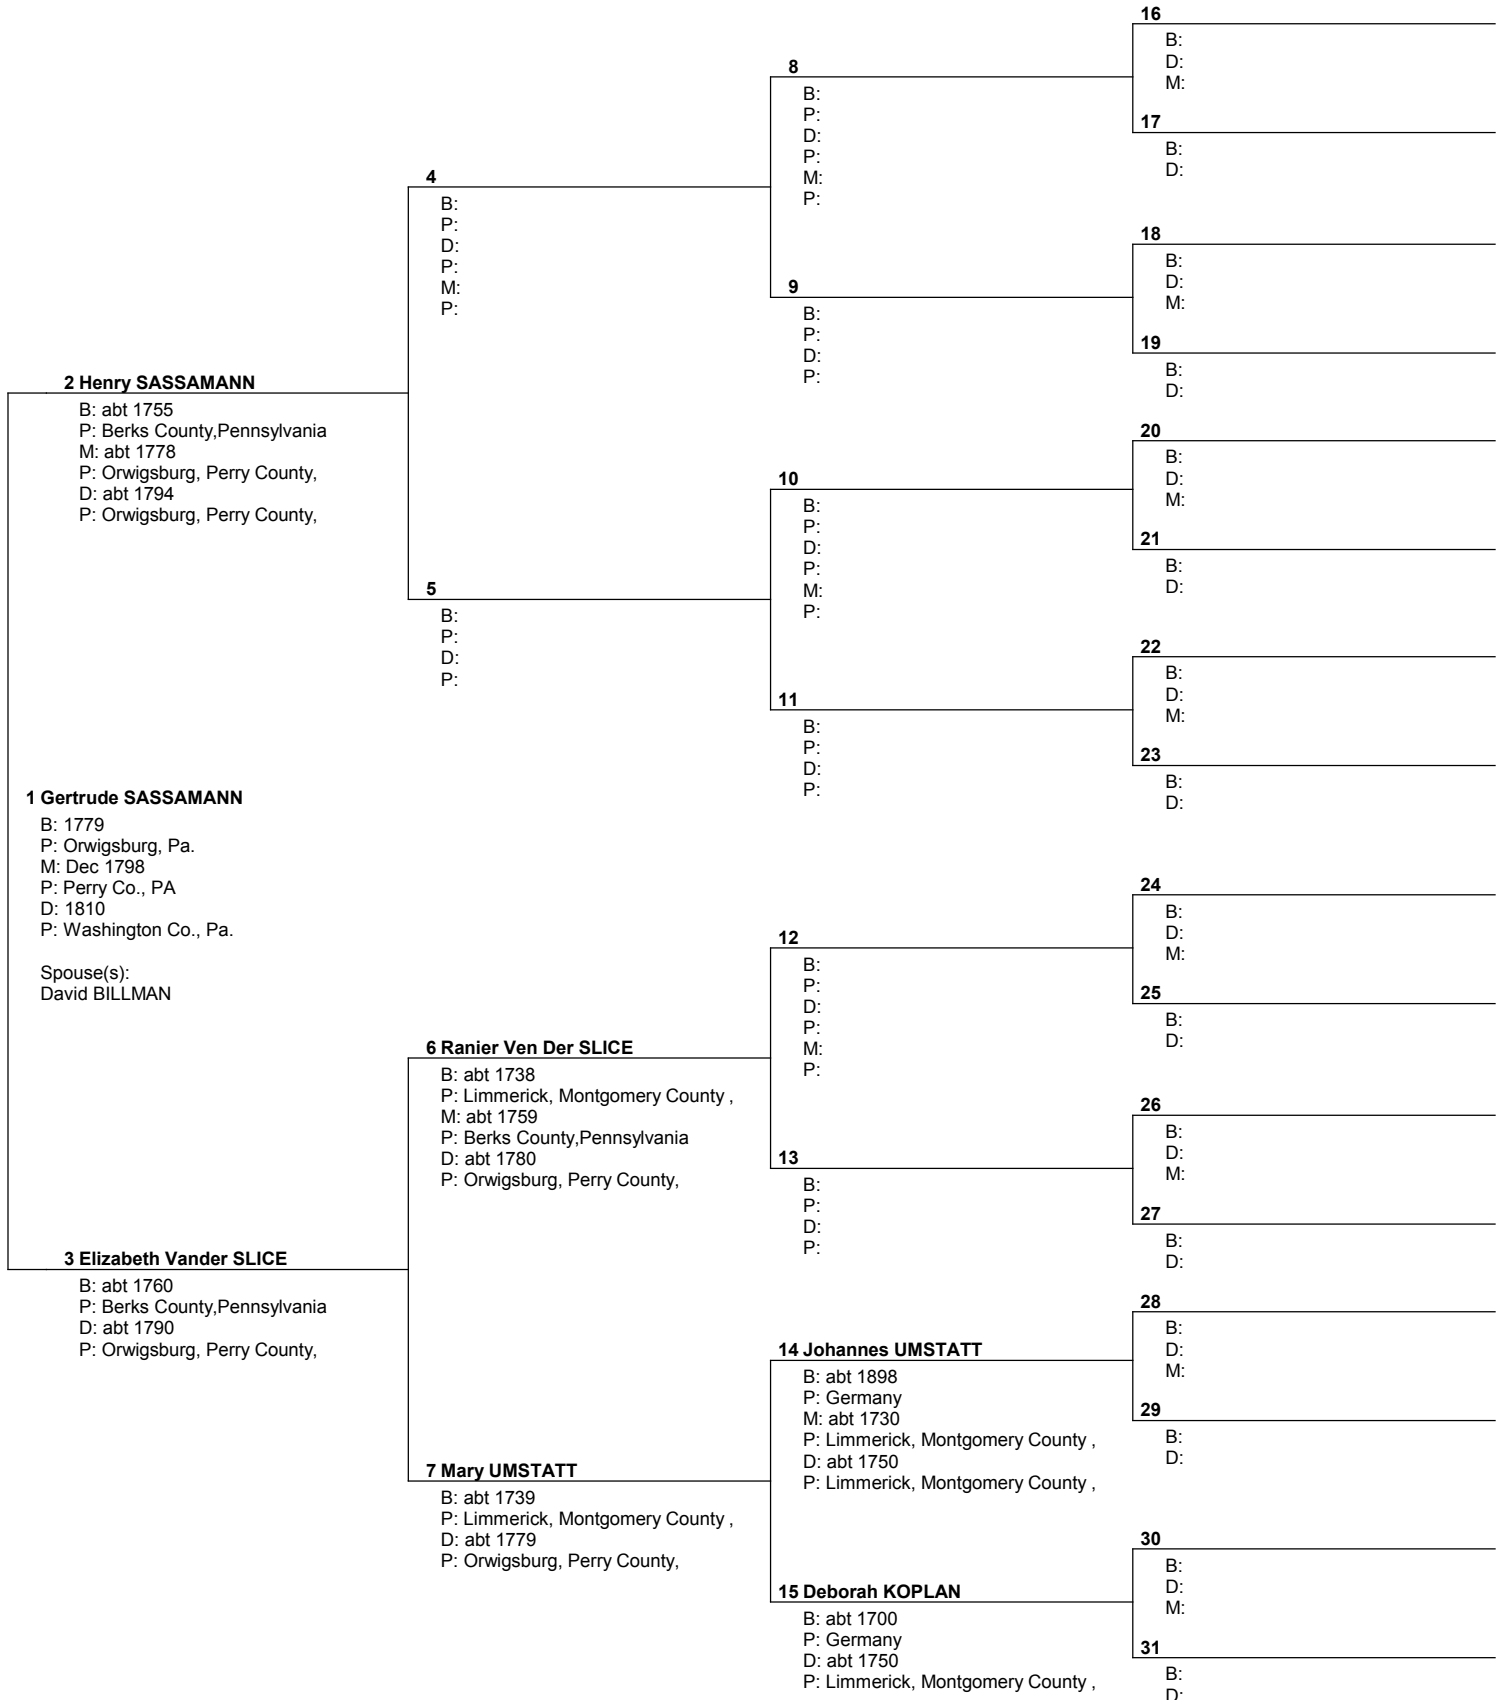

Pedigree Chart

No. 1 on this chart is the same as no. 27 on chart no. 12

Pedigree Chart

No. 1 on this chart is the same as no. 24 on chart no. 15

Pedigree Chart

No. 1 on this chart is the same as no. 28 on chart no. 15

Pedigree Chart

No. 1 on this chart is the same as no. 31 on chart no. 15

Prepared by	
EVALUATION VERSION of Personal Ancestral File Companion. Click on Help, About to unlock.	
Telephone number	Date prepared
	2 Jun 2005

Pedigree Chart

No. 1 on this chart is the same as no. 16 on chart no. 16

Pedigree Chart

No. 1 on this chart is the same as no. 24 on chart no. 16

Pedigree Chart

No. 1 on this chart is the same as no. 25 on chart no. 16