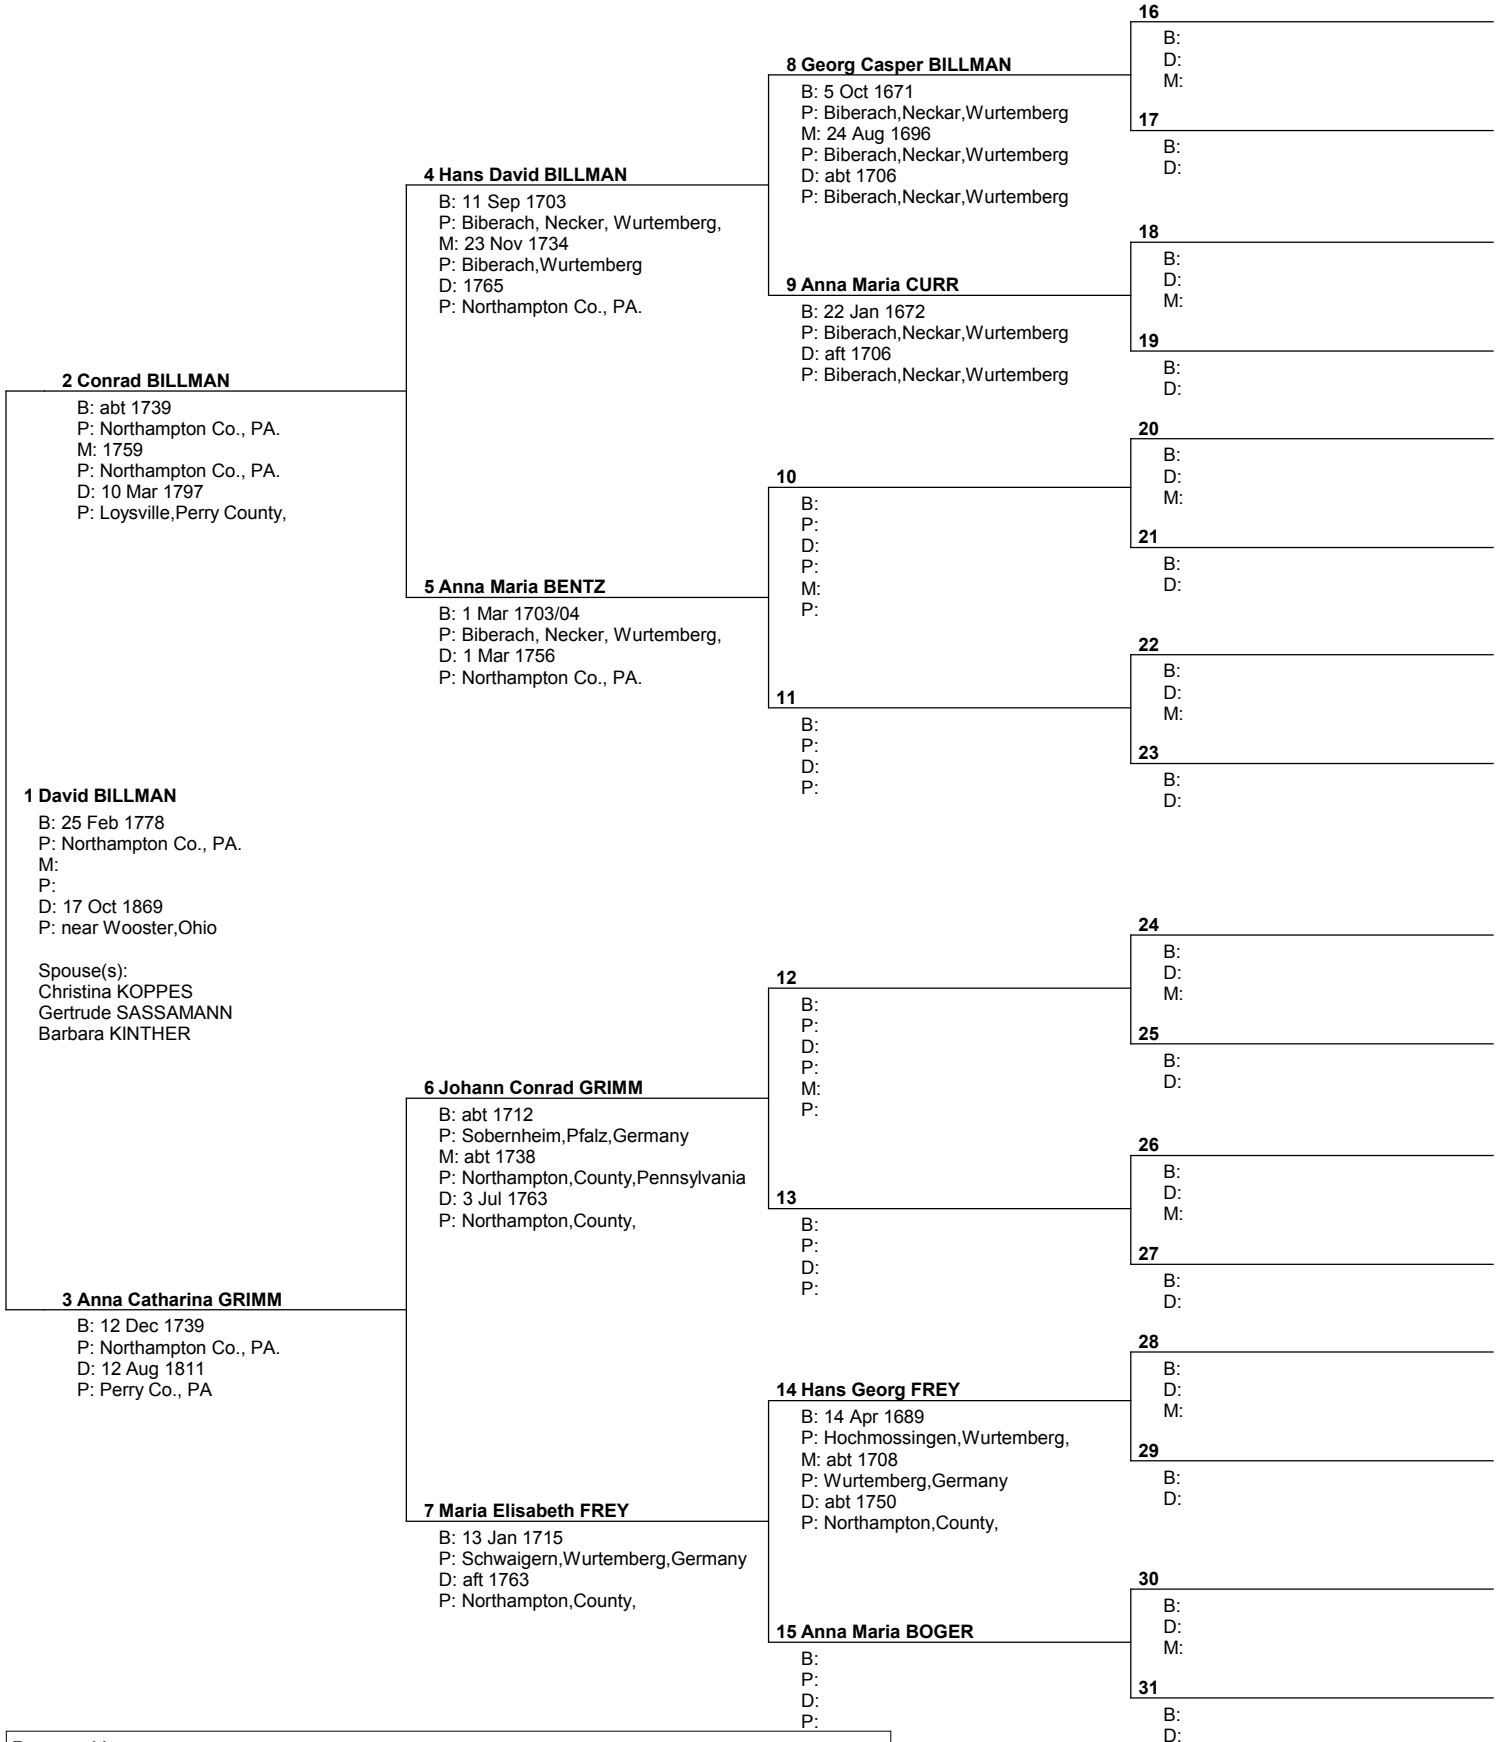

Pedigree Chart

No. 1 on this chart is the same as no. 24 on chart no. 12

Pedigree Chart

Chart no. 21

No. 1 on this chart is the same as no. 26 on chart no. 12

Prepared by EVALUATION VERSION of Personal Ancestral File Companion. Click on Help, About to unlock.	
Telephone number	Date prepared 2 Jun 2005

Pedigree Chart

No. 1 on this chart is the same as no. 27 on chart no. 12

Pedigree Chart

No. 1 on this chart is the same as no. 24 on chart no. 15

Pedigree Chart

No. 1 on this chart is the same as no. 28 on chart no. 15

Pedigree Chart

No. 1 on this chart is the same as no. 31 on chart no. 15

Prepared by	
EVALUATION VERSION of Personal Ancestral File Companion. Click on Help, About to unlock.	
Telephone number	Date prepared
	2 Jun 2005

Pedigree Chart

No. 1 on this chart is the same as no. 16 on chart no. 16

Pedigree Chart

No. 1 on this chart is the same as no. 24 on chart no. 16

Pedigree Chart

No. 1 on this chart is the same as no. 25 on chart no. 16