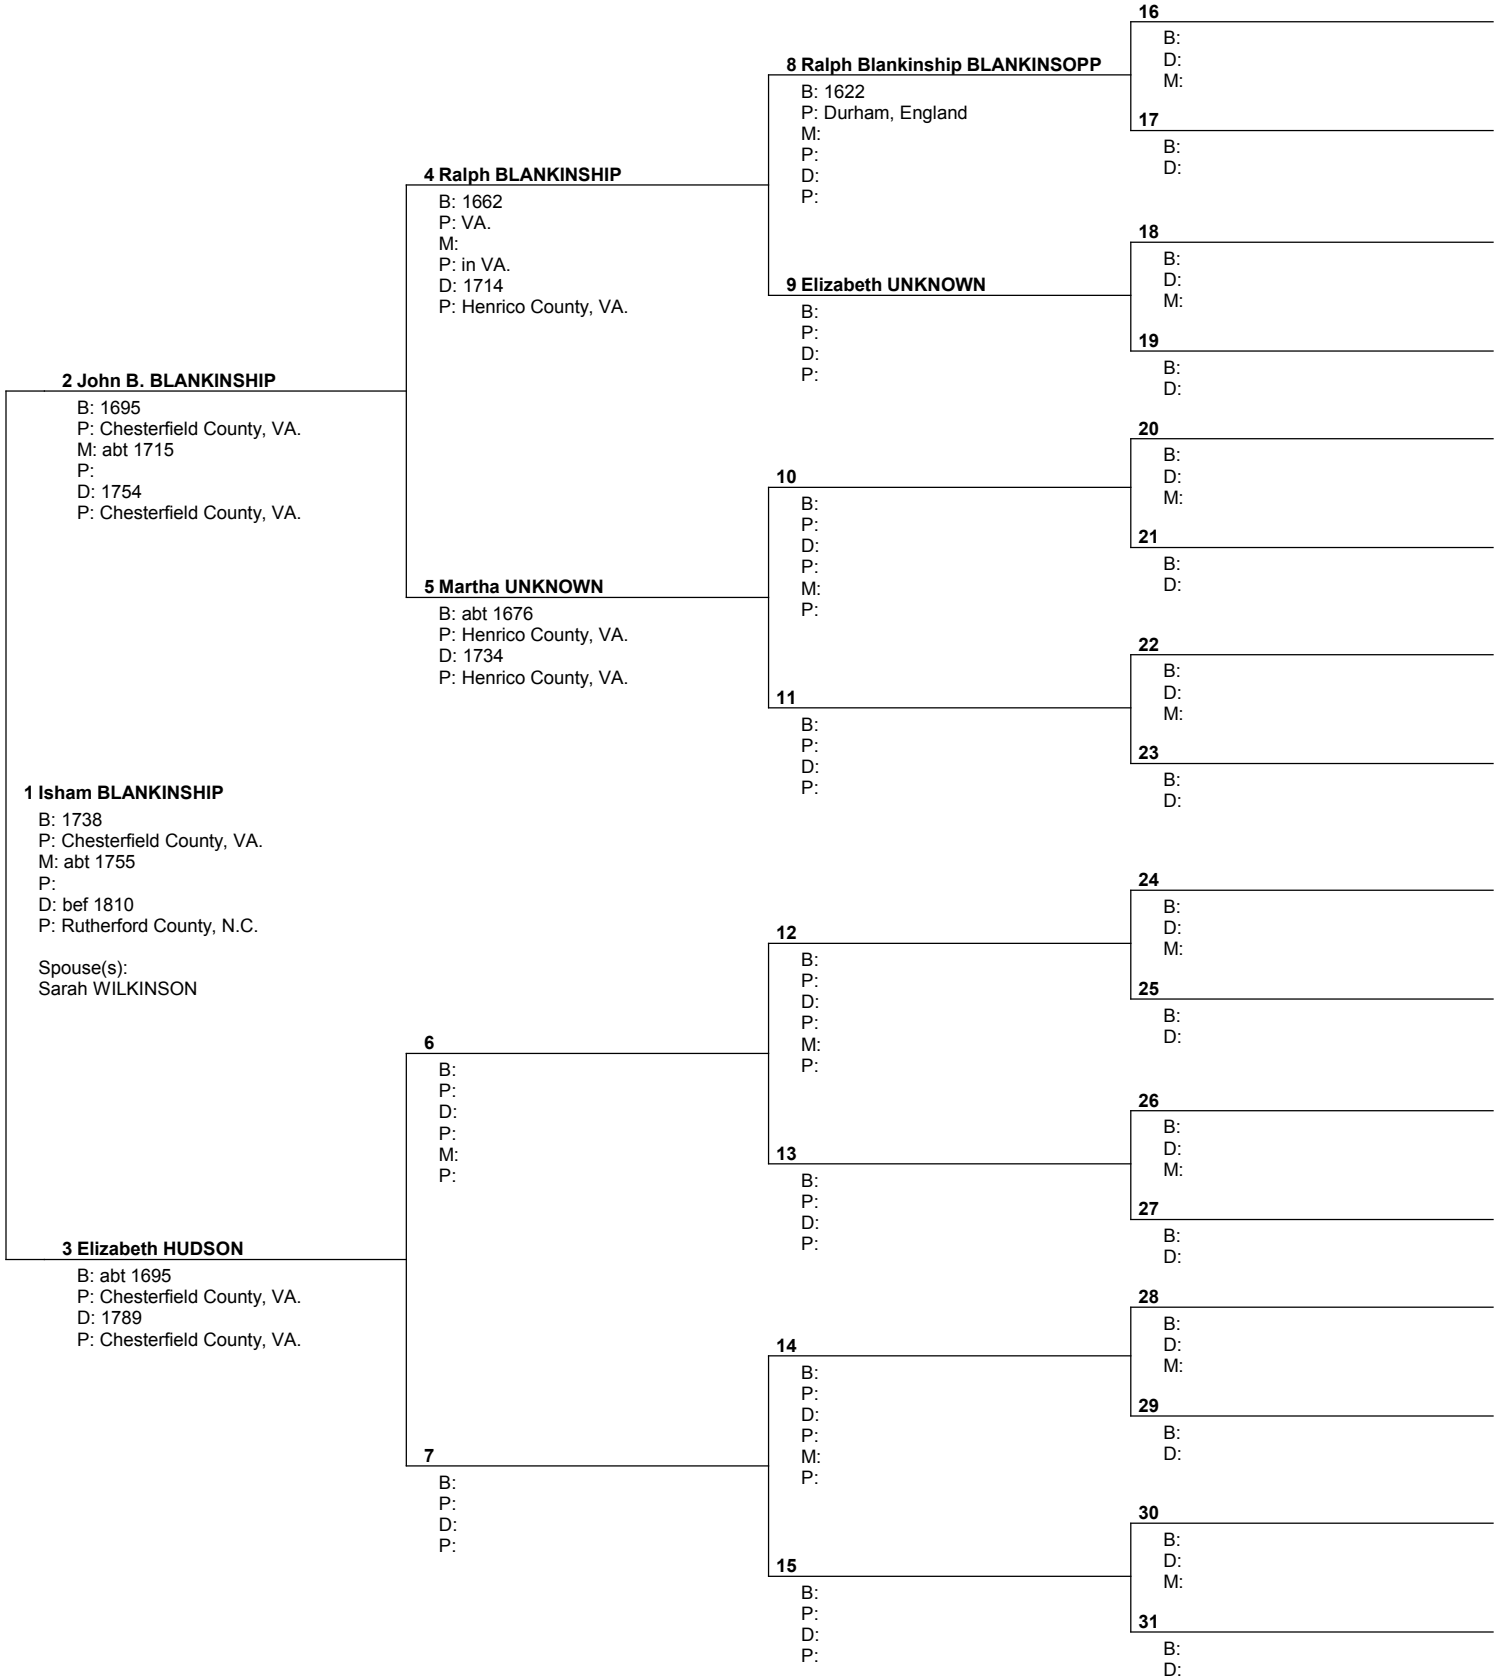

Pedigree Chart

No. 1 on this chart is the same as no. 18 on chart no. 1

Pedigree Chart

No. 1 on this chart is the same as no. 19 on chart no. 1

Pedigree Chart

No. 1 on this chart is the same as no. 20 on chart no. 1

Pedigree Chart

Chart no. 9

No. 1 on this chart is the same as no. 24 on chart no. 1

Pedigree Chart

No. 1 on this chart is the same as no. 25 on chart no. 1

Pedigree Chart

Chart no. 11

No. 1 on this chart is the same as no. 26 on chart no. 1

Pedigree Chart

Chart no. 14

No. 1 on this chart is the same as no. 29 on chart no. 1

Pedigree Chart

No. 1 on this chart is the same as no. 30 on chart no. 1

Prepared by
 EVALUATION VERSION of Personal Ancestral File Companion. Click on Help, About to unlock.
 Telephone number Date prepared
 2 Jun 2005

Pedigree Chart

No. 1 on this chart is the same as no. 31 on chart no. 1

Pedigree Chart

No. 1 on this chart is the same as no. 16 on chart no. 2

Pedigree Chart

No. 1 on this chart is the same as no. 16 on chart no. 12