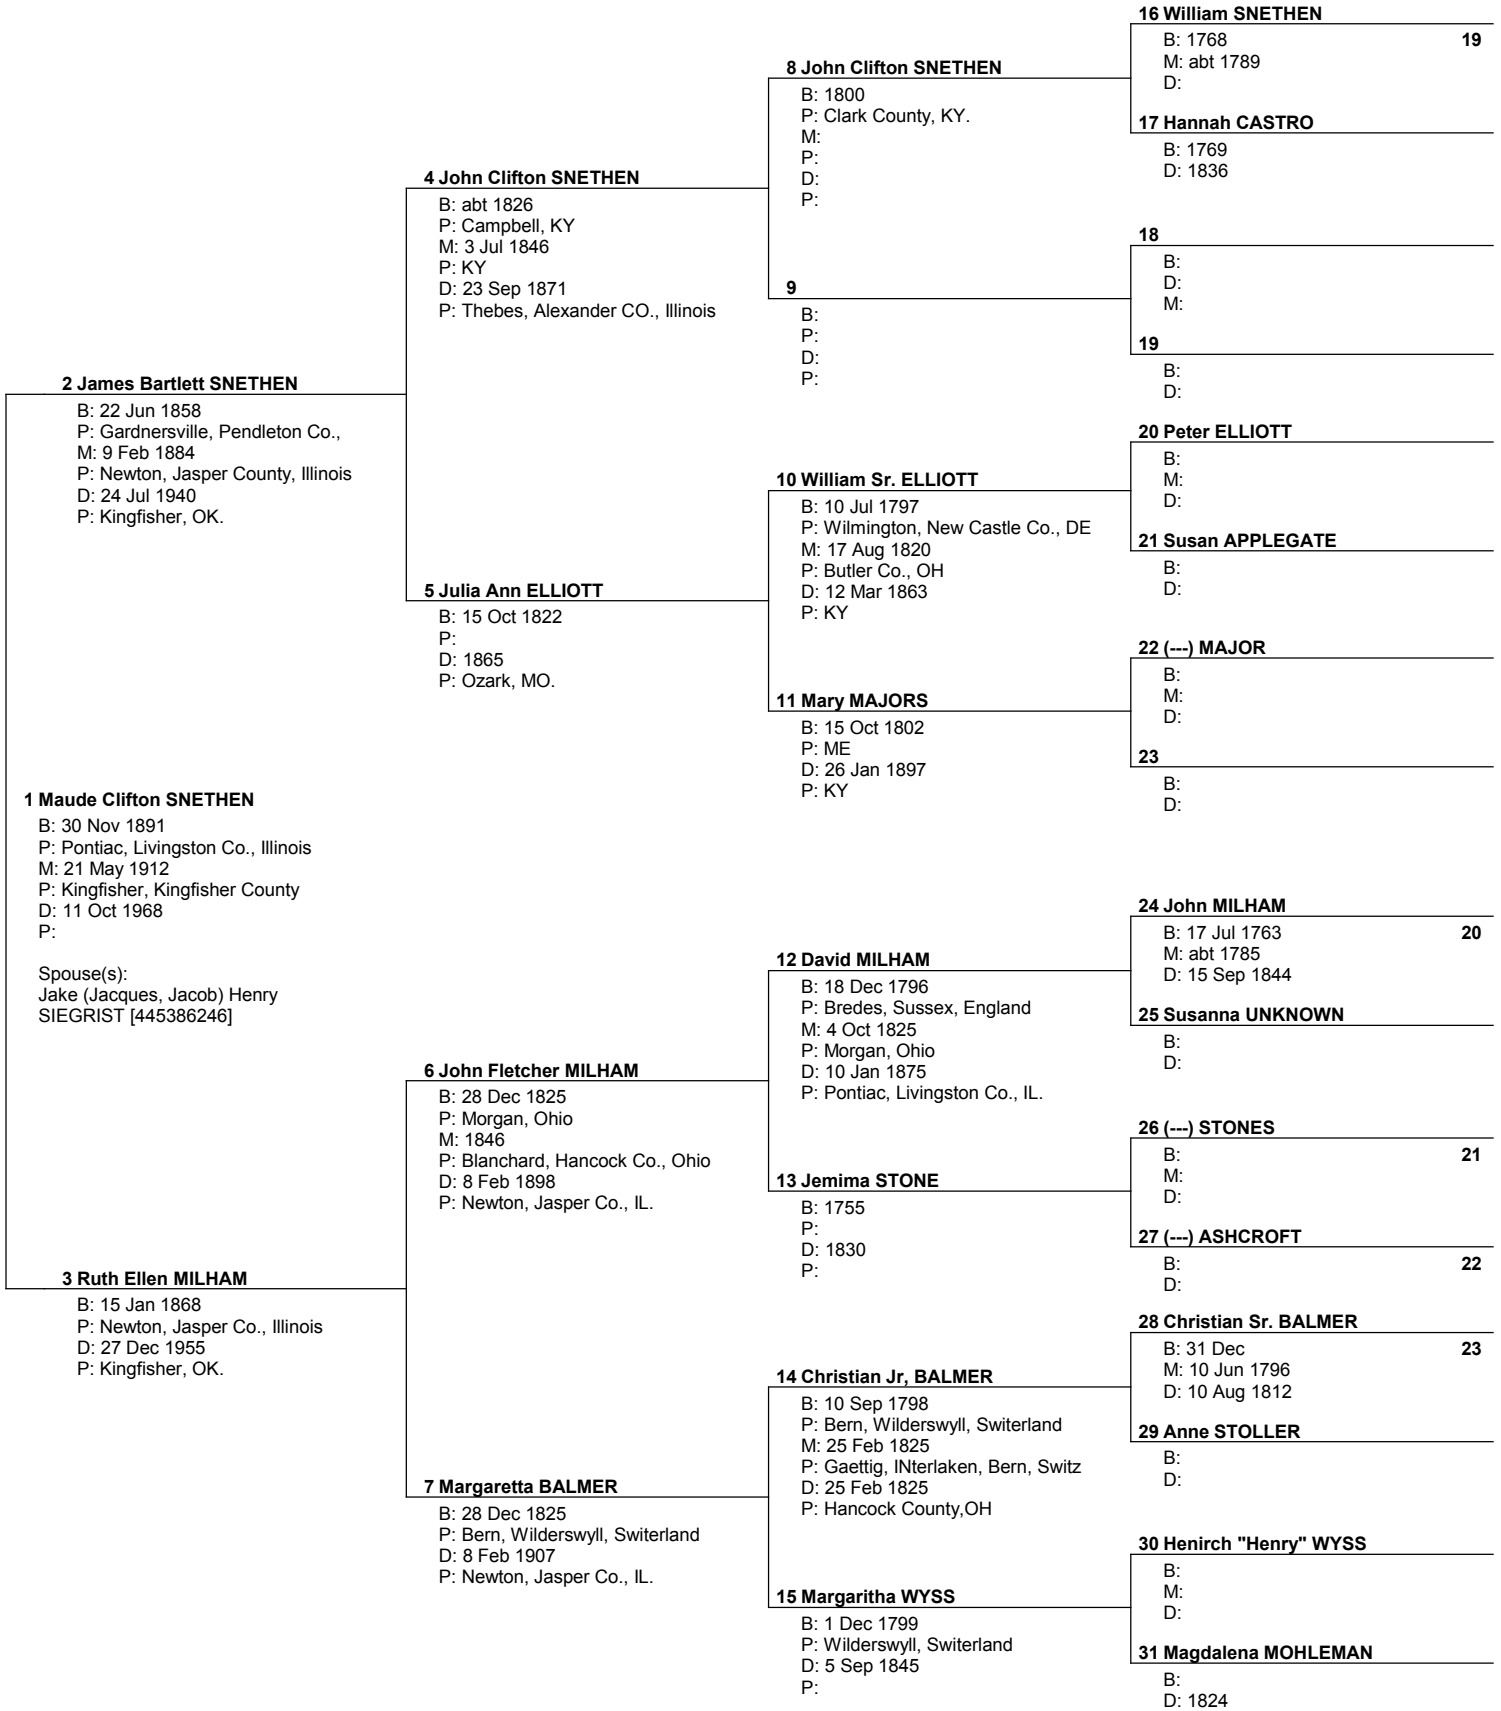

Pedigree Chart

No. 1 on this chart is the same as no. 18 on chart no. 1

Pedigree Chart

No. 1 on this chart is the same as no. 19 on chart no. 1

Pedigree Chart

No. 1 on this chart is the same as no. 20 on chart no. 1

Pedigree Chart

No. 1 on this chart is the same as no. 21 on chart no. 1

Pedigree Chart

No. 1 on this chart is the same as no. 22 on chart no. 1

Pedigree Chart

Chart no. 8

No. 1 on this chart is the same as no. 23 on chart no. 1

Pedigree Chart

Chart no. 9

No. 1 on this chart is the same as no. 24 on chart no. 1

Pedigree Chart

No. 1 on this chart is the same as no. 25 on chart no. 1

Pedigree Chart

Chart no. 11

No. 1 on this chart is the same as no. 26 on chart no. 1

Prepared by
EVALUATION VERSION of Personal Ancestral File Companion. Click on Help, About to unlock.

Telephone number	Date prepared
	2 Jun 2005

Pedigree Chart

Chart no. 12

No. 1 on this chart is the same as no. 27 on chart no. 1