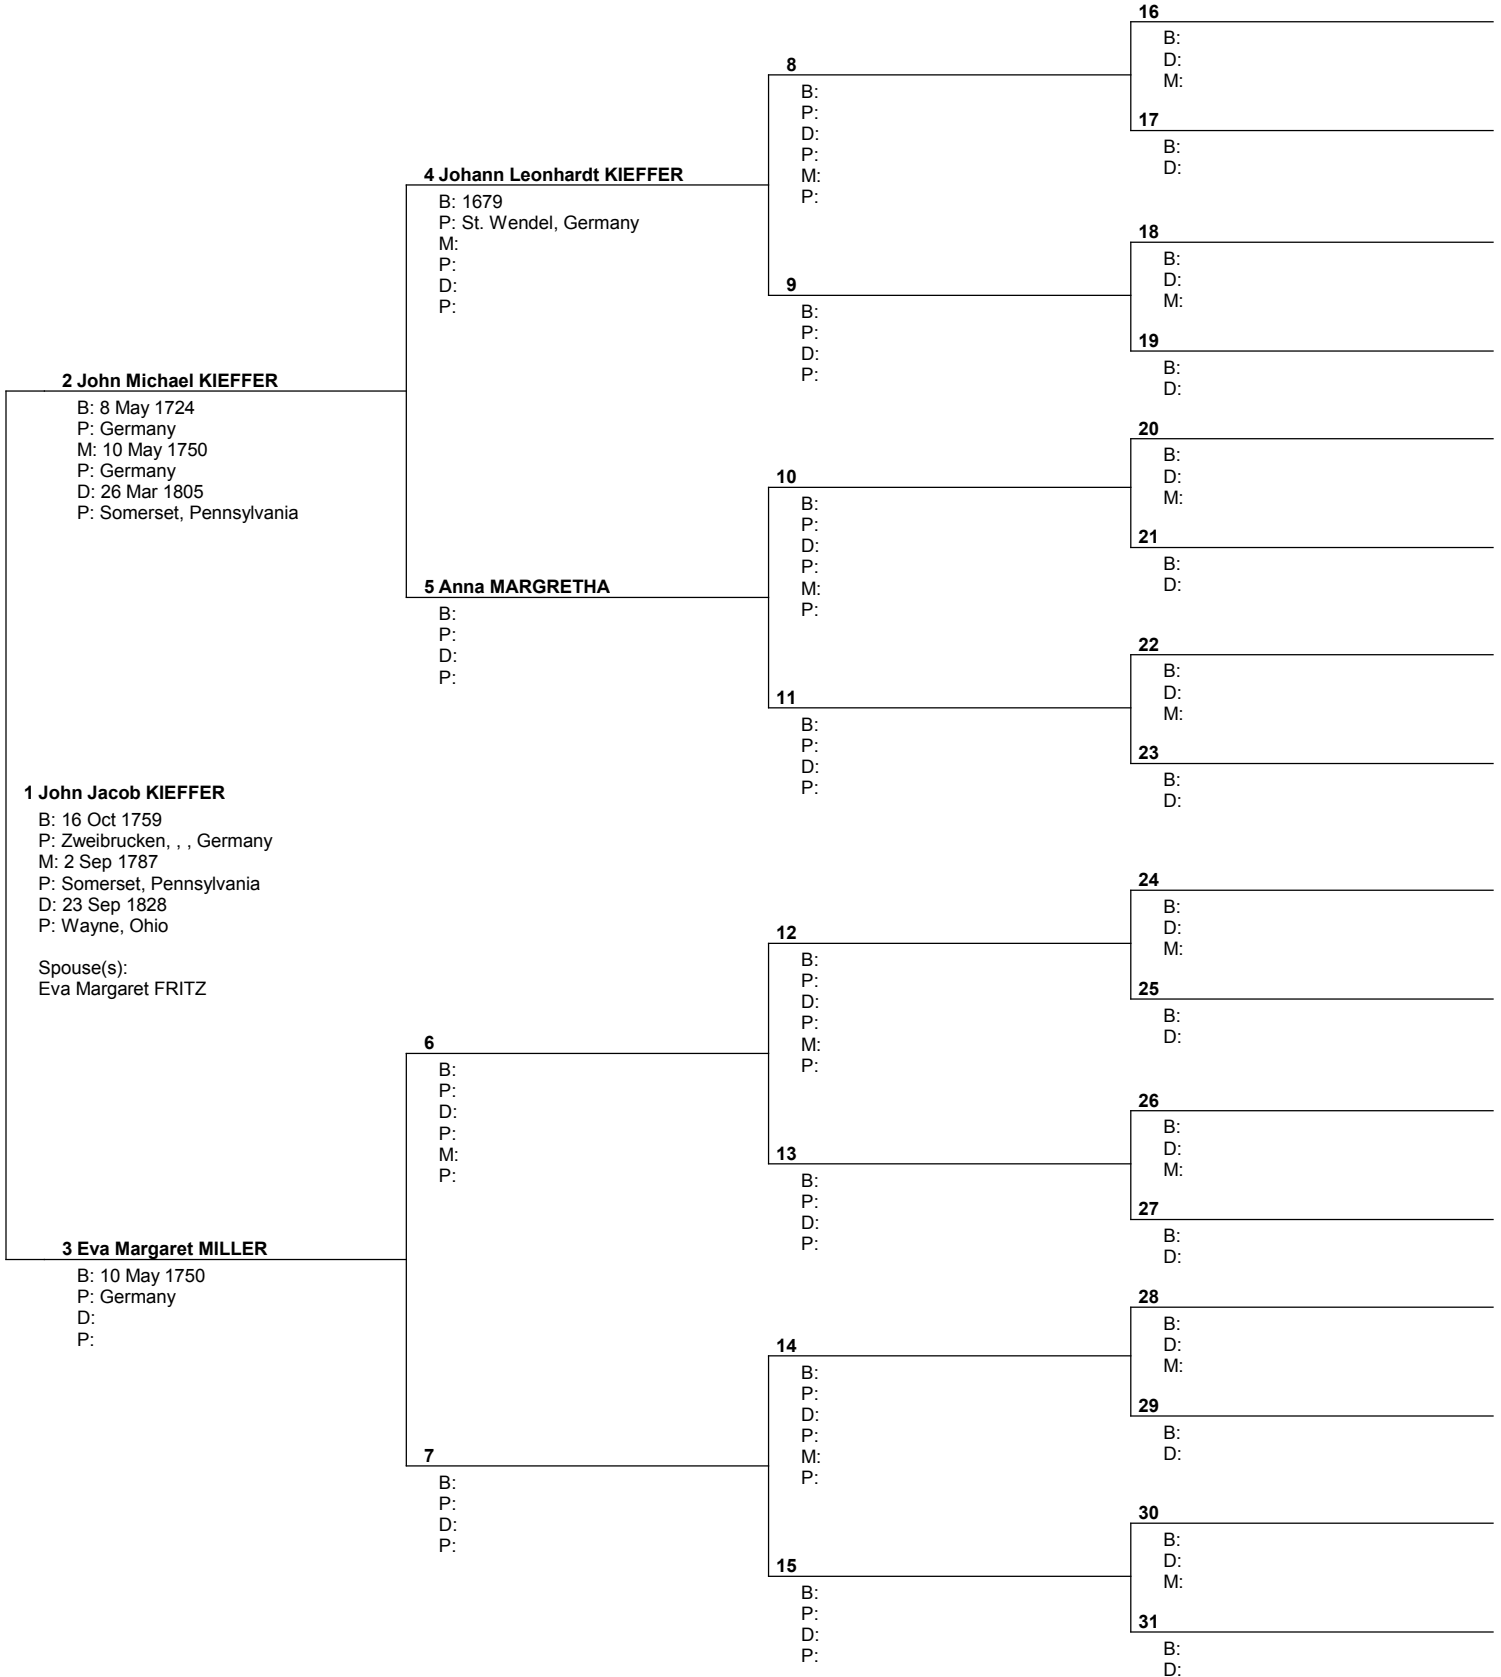

Pedigree Chart

No. 1 on this chart is the same as no. 27 on chart no. 12

Pedigree Chart

No. 1 on this chart is the same as no. 24 on chart no. 15

Pedigree Chart

No. 1 on this chart is the same as no. 28 on chart no. 15

Pedigree Chart

No. 1 on this chart is the same as no. 31 on chart no. 15

Prepared by	
EVALUATION VERSION of Personal Ancestral File Companion. Click on Help, About to unlock.	
Telephone number	Date prepared
	2 Jun 2005

Pedigree Chart

No. 1 on this chart is the same as no. 16 on chart no. 16

Pedigree Chart

No. 1 on this chart is the same as no. 24 on chart no. 16

Pedigree Chart

No. 1 on this chart is the same as no. 25 on chart no. 16