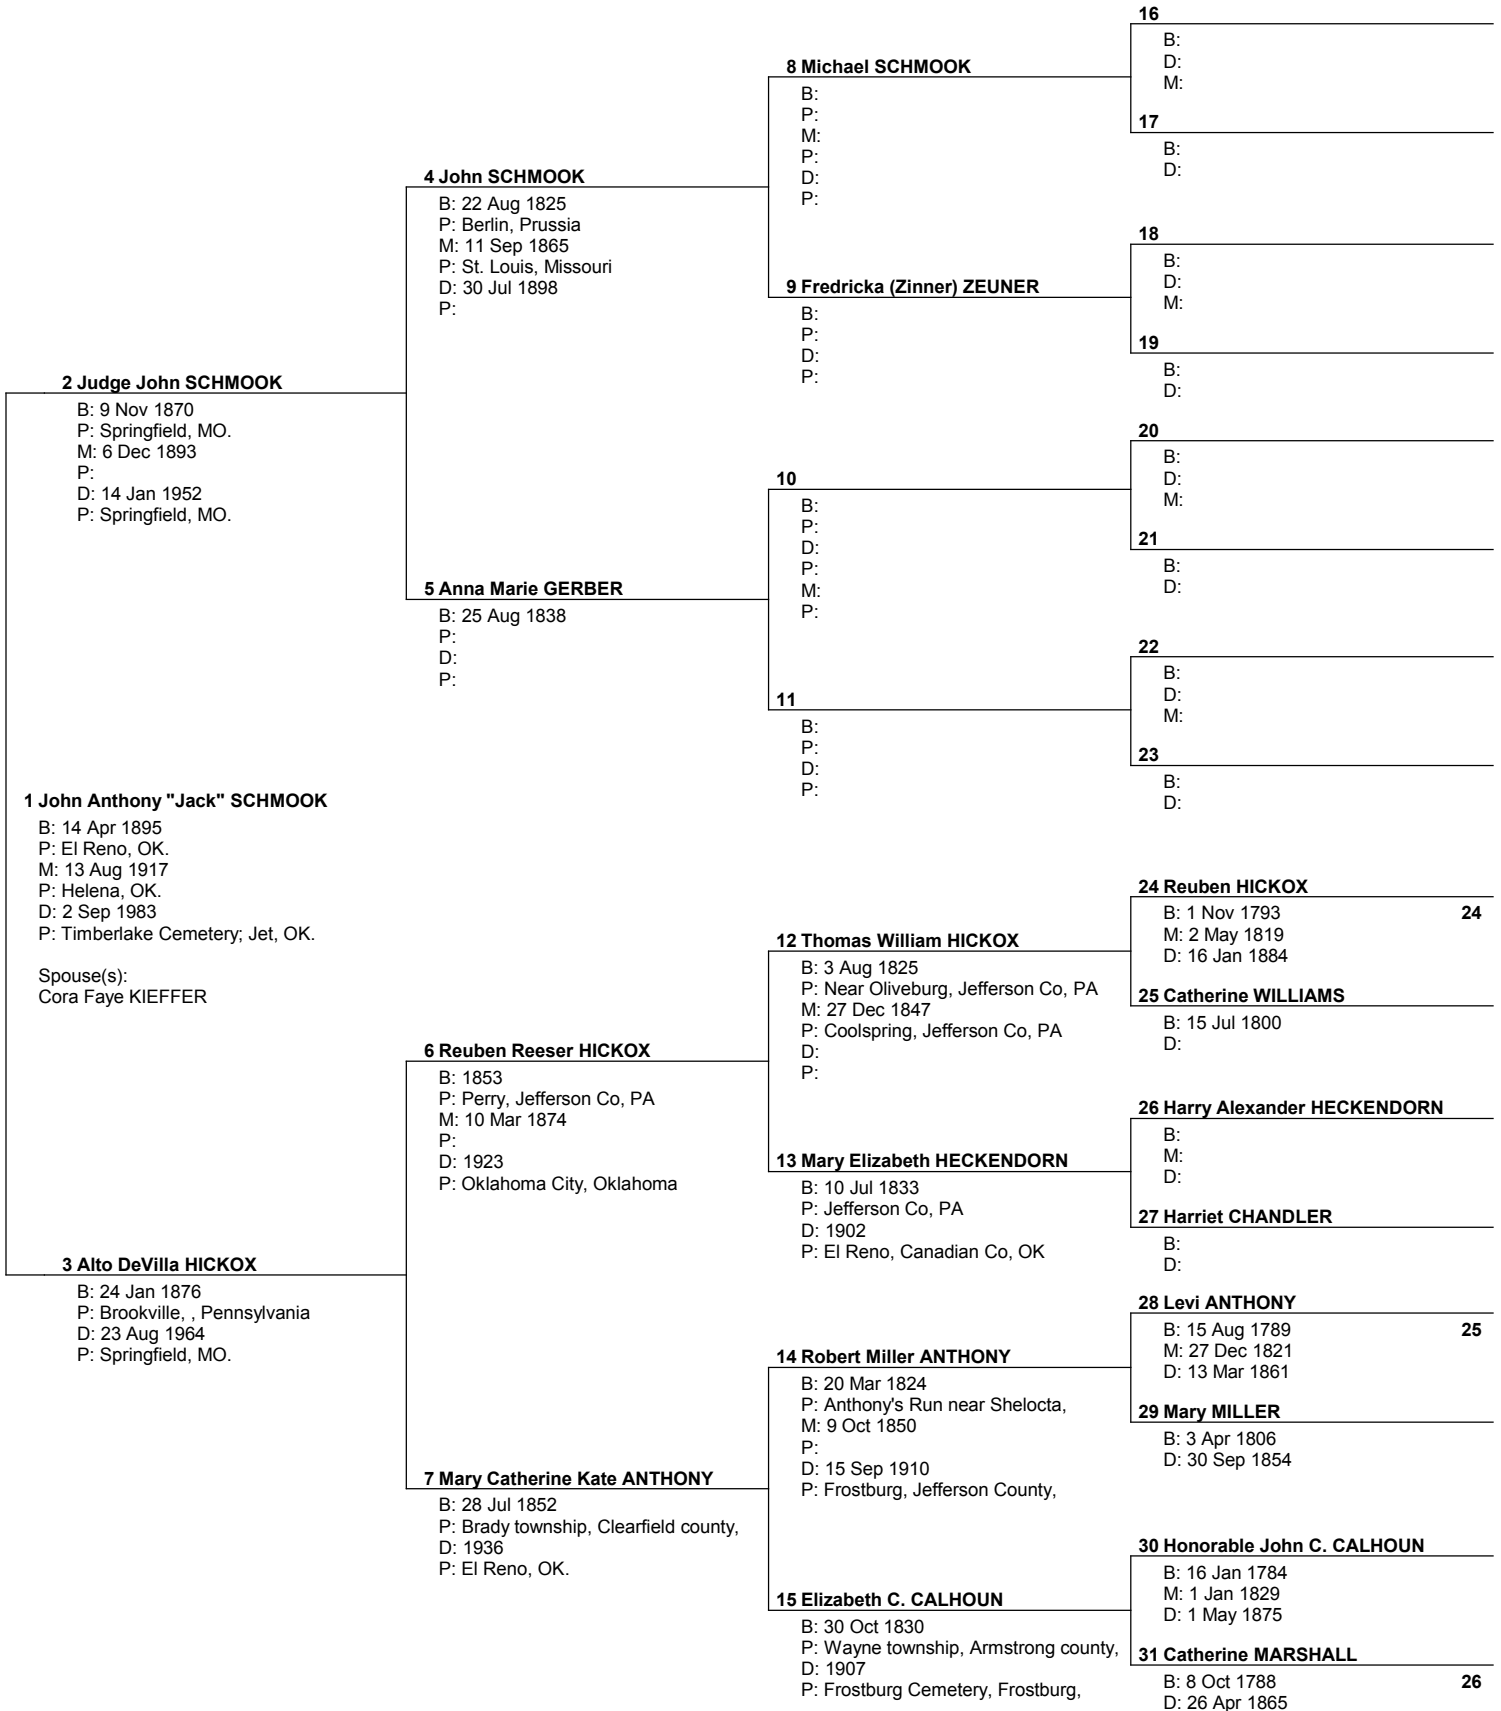

Pedigree Chart

Chart no. 9

No. 1 on this chart is the same as no. 24 on chart no. 1

Pedigree Chart

No. 1 on this chart is the same as no. 25 on chart no. 1

Pedigree Chart

Chart no. 11

No. 1 on this chart is the same as no. 26 on chart no. 1

Pedigree Chart

Chart no. 14

No. 1 on this chart is the same as no. 29 on chart no. 1

Pedigree Chart

No. 1 on this chart is the same as no. 30 on chart no. 1

Prepared by
 EVALUATION VERSION of Personal Ancestral File Companion. Click on Help, About to unlock.
 Telephone number Date prepared
 2 Jun 2005

Pedigree Chart

No. 1 on this chart is the same as no. 31 on chart no. 1

Pedigree Chart

No. 1 on this chart is the same as no. 16 on chart no. 2

Pedigree Chart

No. 1 on this chart is the same as no. 16 on chart no. 12

Pedigree Chart

No. 1 on this chart is the same as no. 24 on chart no. 12

Pedigree Chart

Chart no. 21

No. 1 on this chart is the same as no. 26 on chart no. 12

Prepared by EVALUATION VERSION of Personal Ancestral File Companion. Click on Help, About to unlock.	
Telephone number	Date prepared 2 Jun 2005