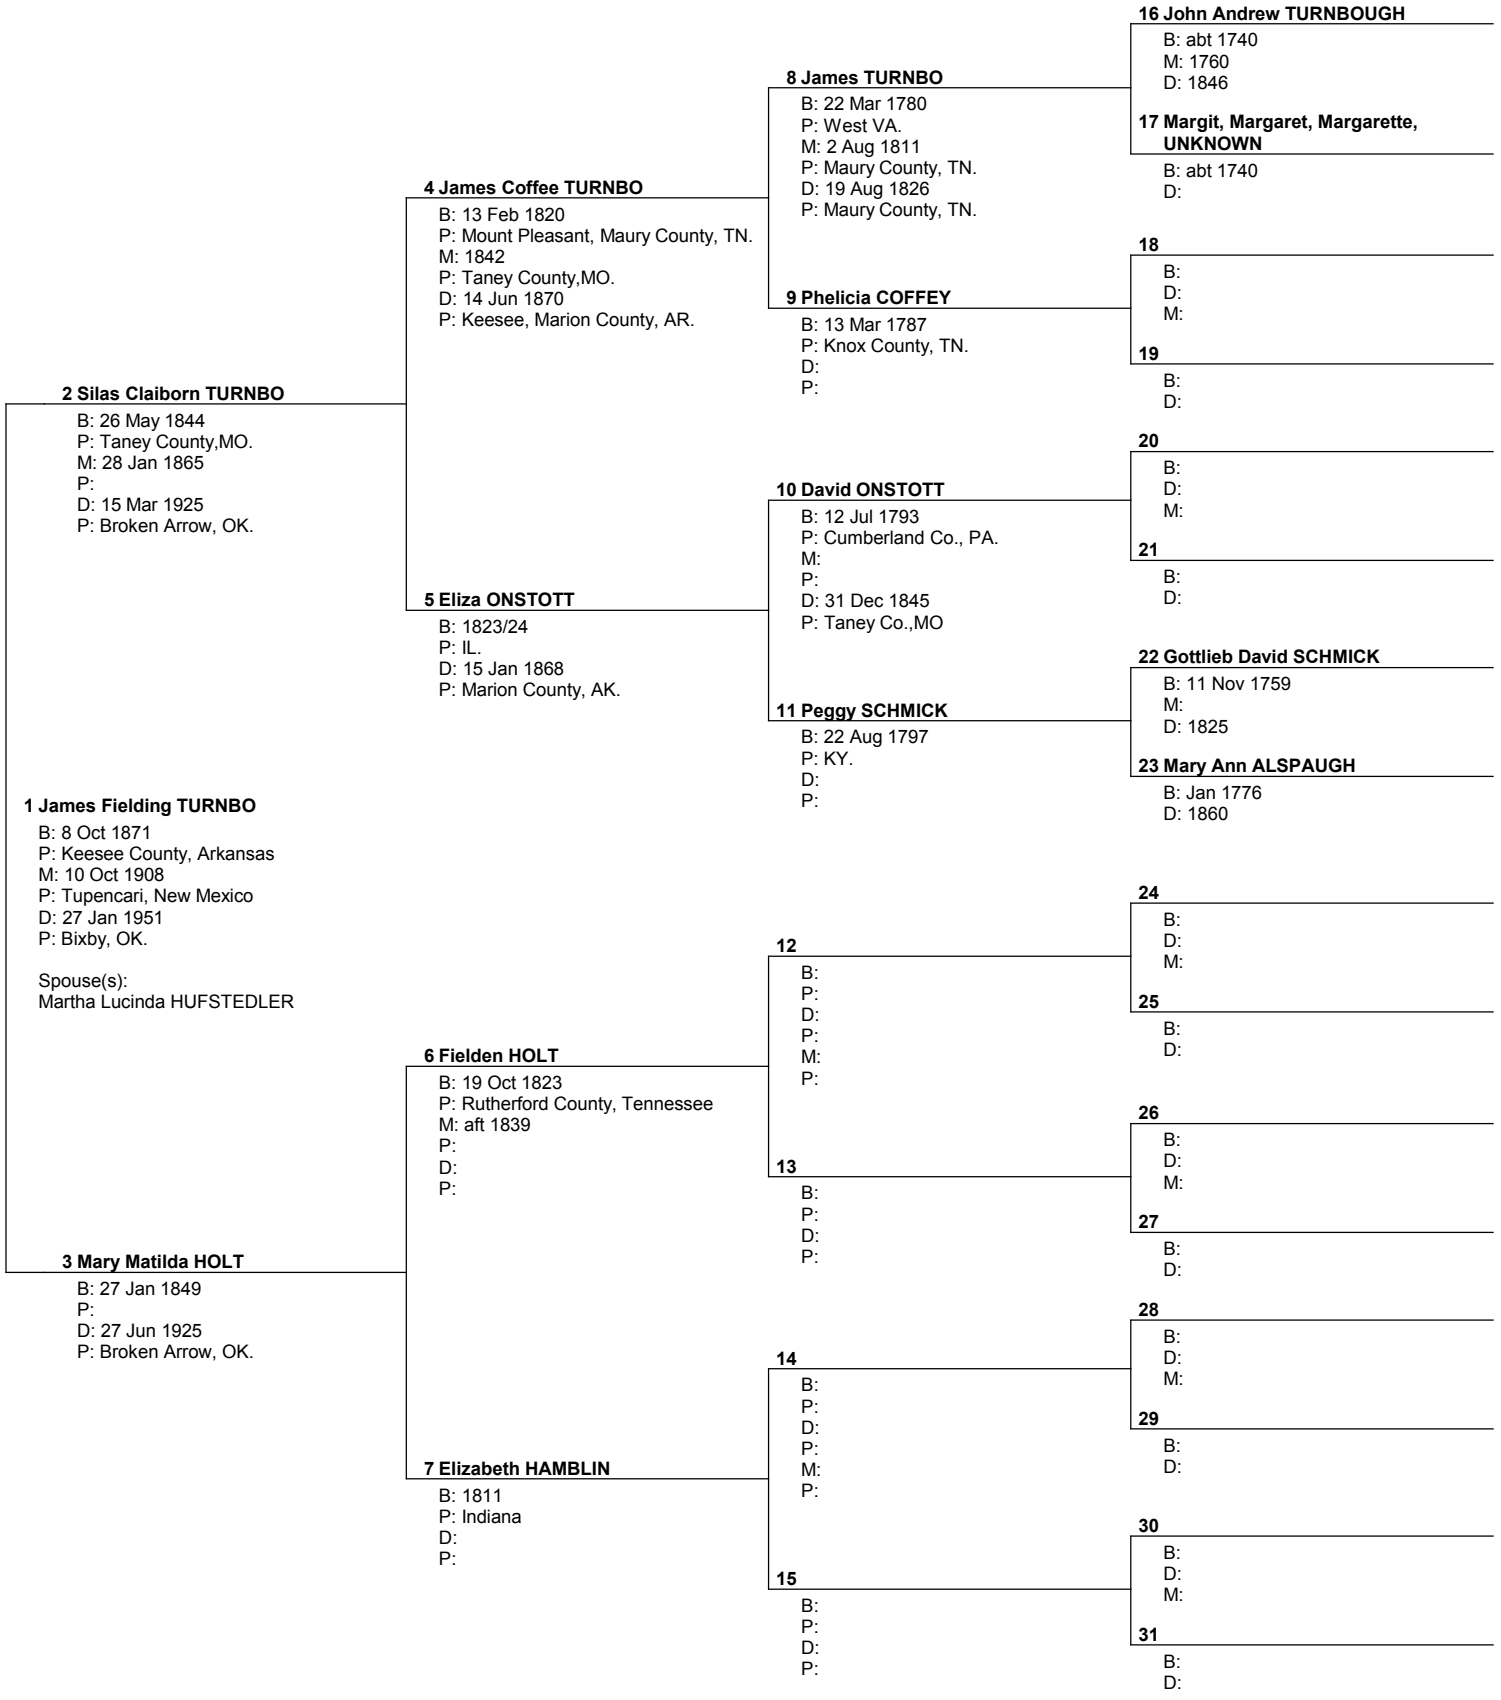

Pedigree Chart

Chart no. 1

Prepared by
 EVALUATION VERSION of Personal Ancestral File Companion. Click on Help, About to unlock.
 Telephone number Date prepared
 2 Jun 2005

Pedigree Chart

No. 1 on this chart is the same as no. 16 on chart no. 1

Pedigree Chart

No. 1 on this chart is the same as no. 18 on chart no. 1

Pedigree Chart

No. 1 on this chart is the same as no. 19 on chart no. 1

Pedigree Chart

No. 1 on this chart is the same as no. 20 on chart no. 1

Pedigree Chart

No. 1 on this chart is the same as no. 21 on chart no. 1

Pedigree Chart

No. 1 on this chart is the same as no. 22 on chart no. 1

Pedigree Chart

Chart no. 8

No. 1 on this chart is the same as no. 23 on chart no. 1

Pedigree Chart

Chart no. 9

No. 1 on this chart is the same as no. 24 on chart no. 1

Pedigree Chart

No. 1 on this chart is the same as no. 25 on chart no. 1

Pedigree Chart

Chart no. 11

No. 1 on this chart is the same as no. 26 on chart no. 1