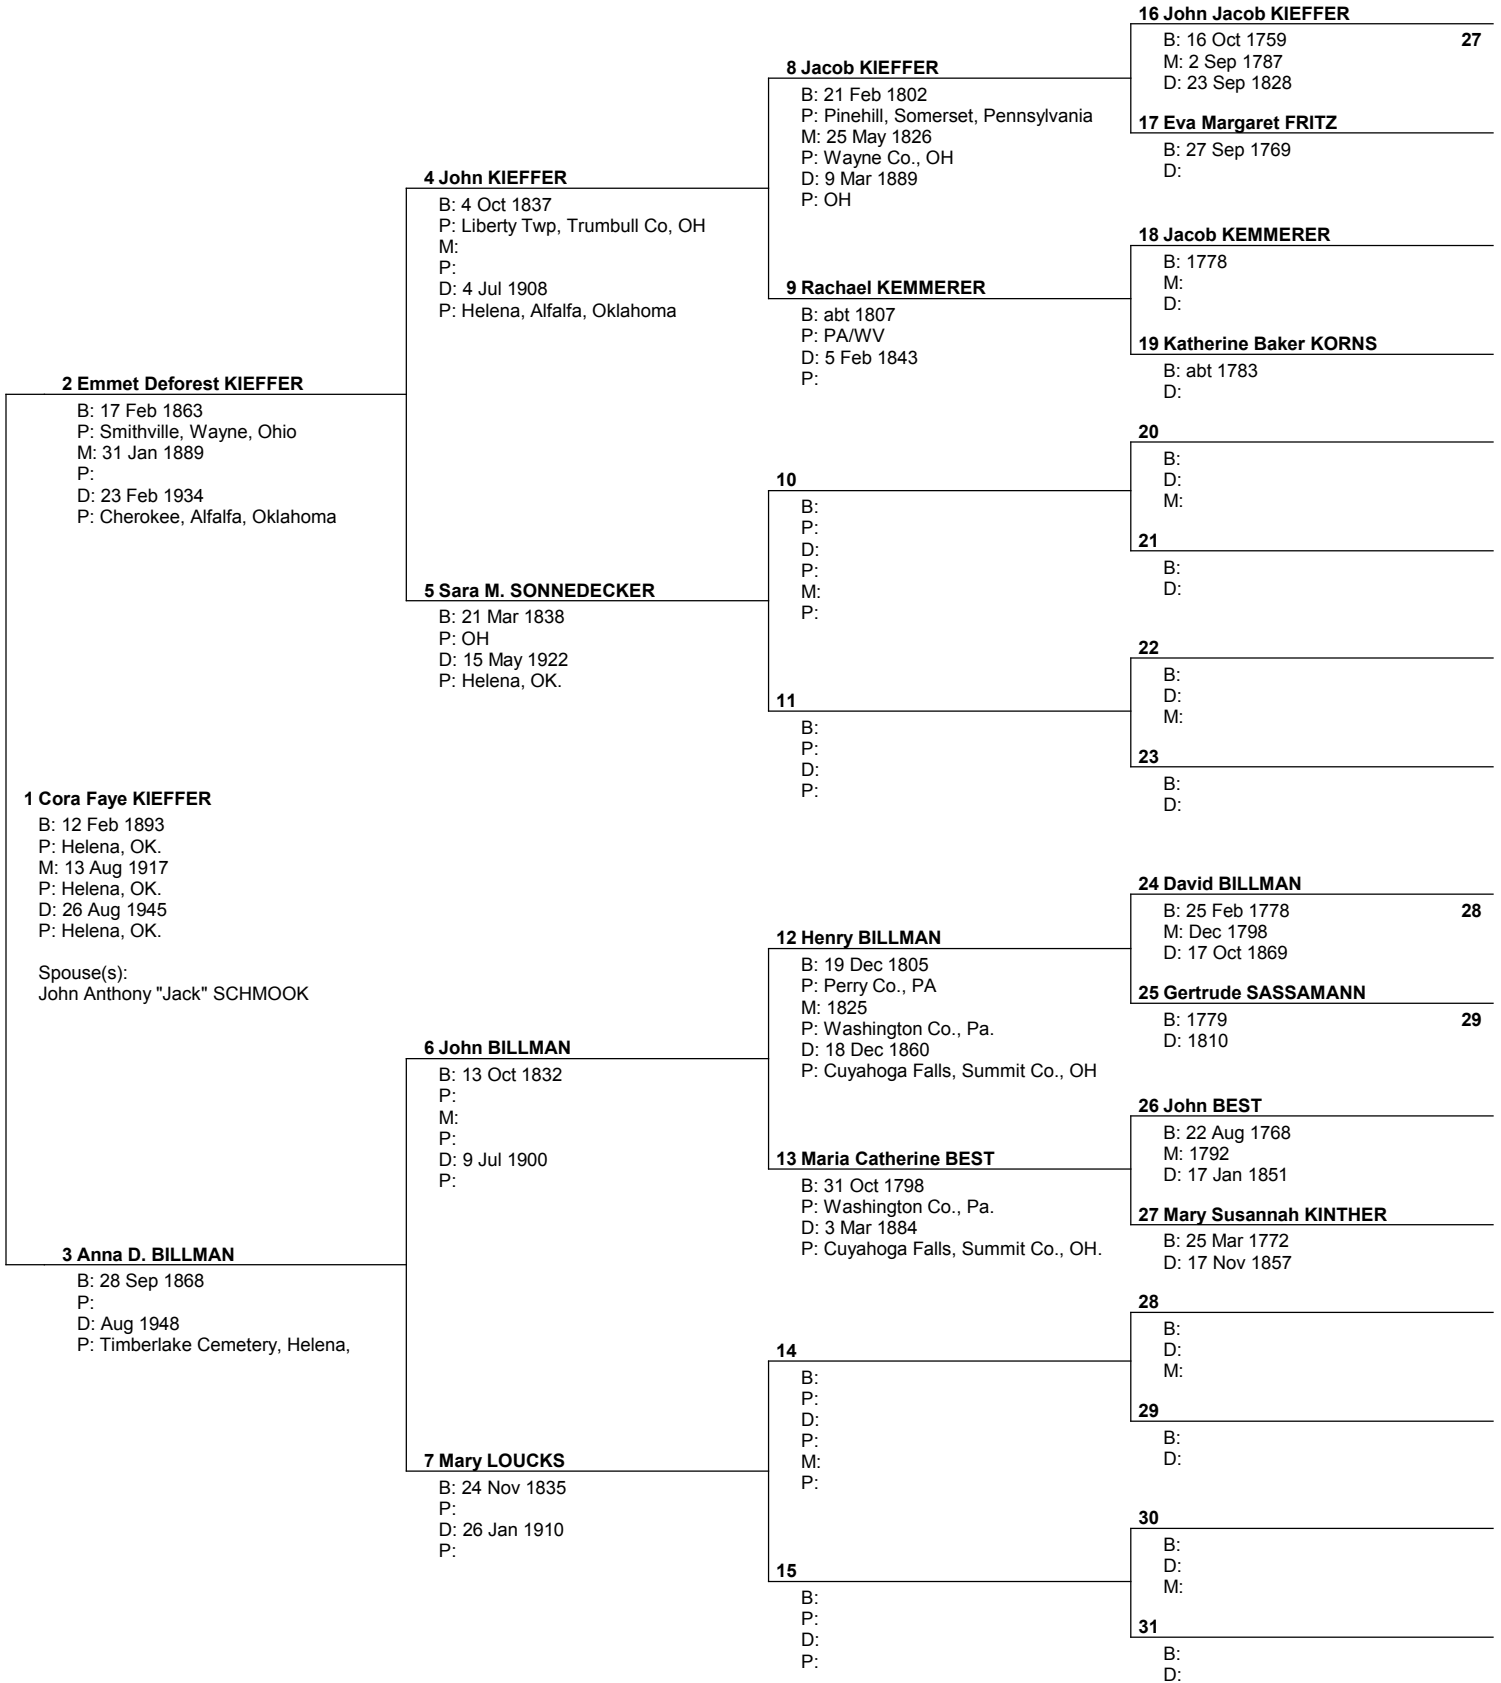

Pedigree Chart

Chart no. 14

No. 1 on this chart is the same as no. 29 on chart no. 1

Pedigree Chart

No. 1 on this chart is the same as no. 30 on chart no. 1

Prepared by
 EVALUATION VERSION of Personal Ancestral File Companion. Click on Help, About to unlock.
 Telephone number Date prepared
 2 Jun 2005

Pedigree Chart

No. 1 on this chart is the same as no. 31 on chart no. 1

Pedigree Chart

No. 1 on this chart is the same as no. 16 on chart no. 2

Pedigree Chart

No. 1 on this chart is the same as no. 16 on chart no. 12