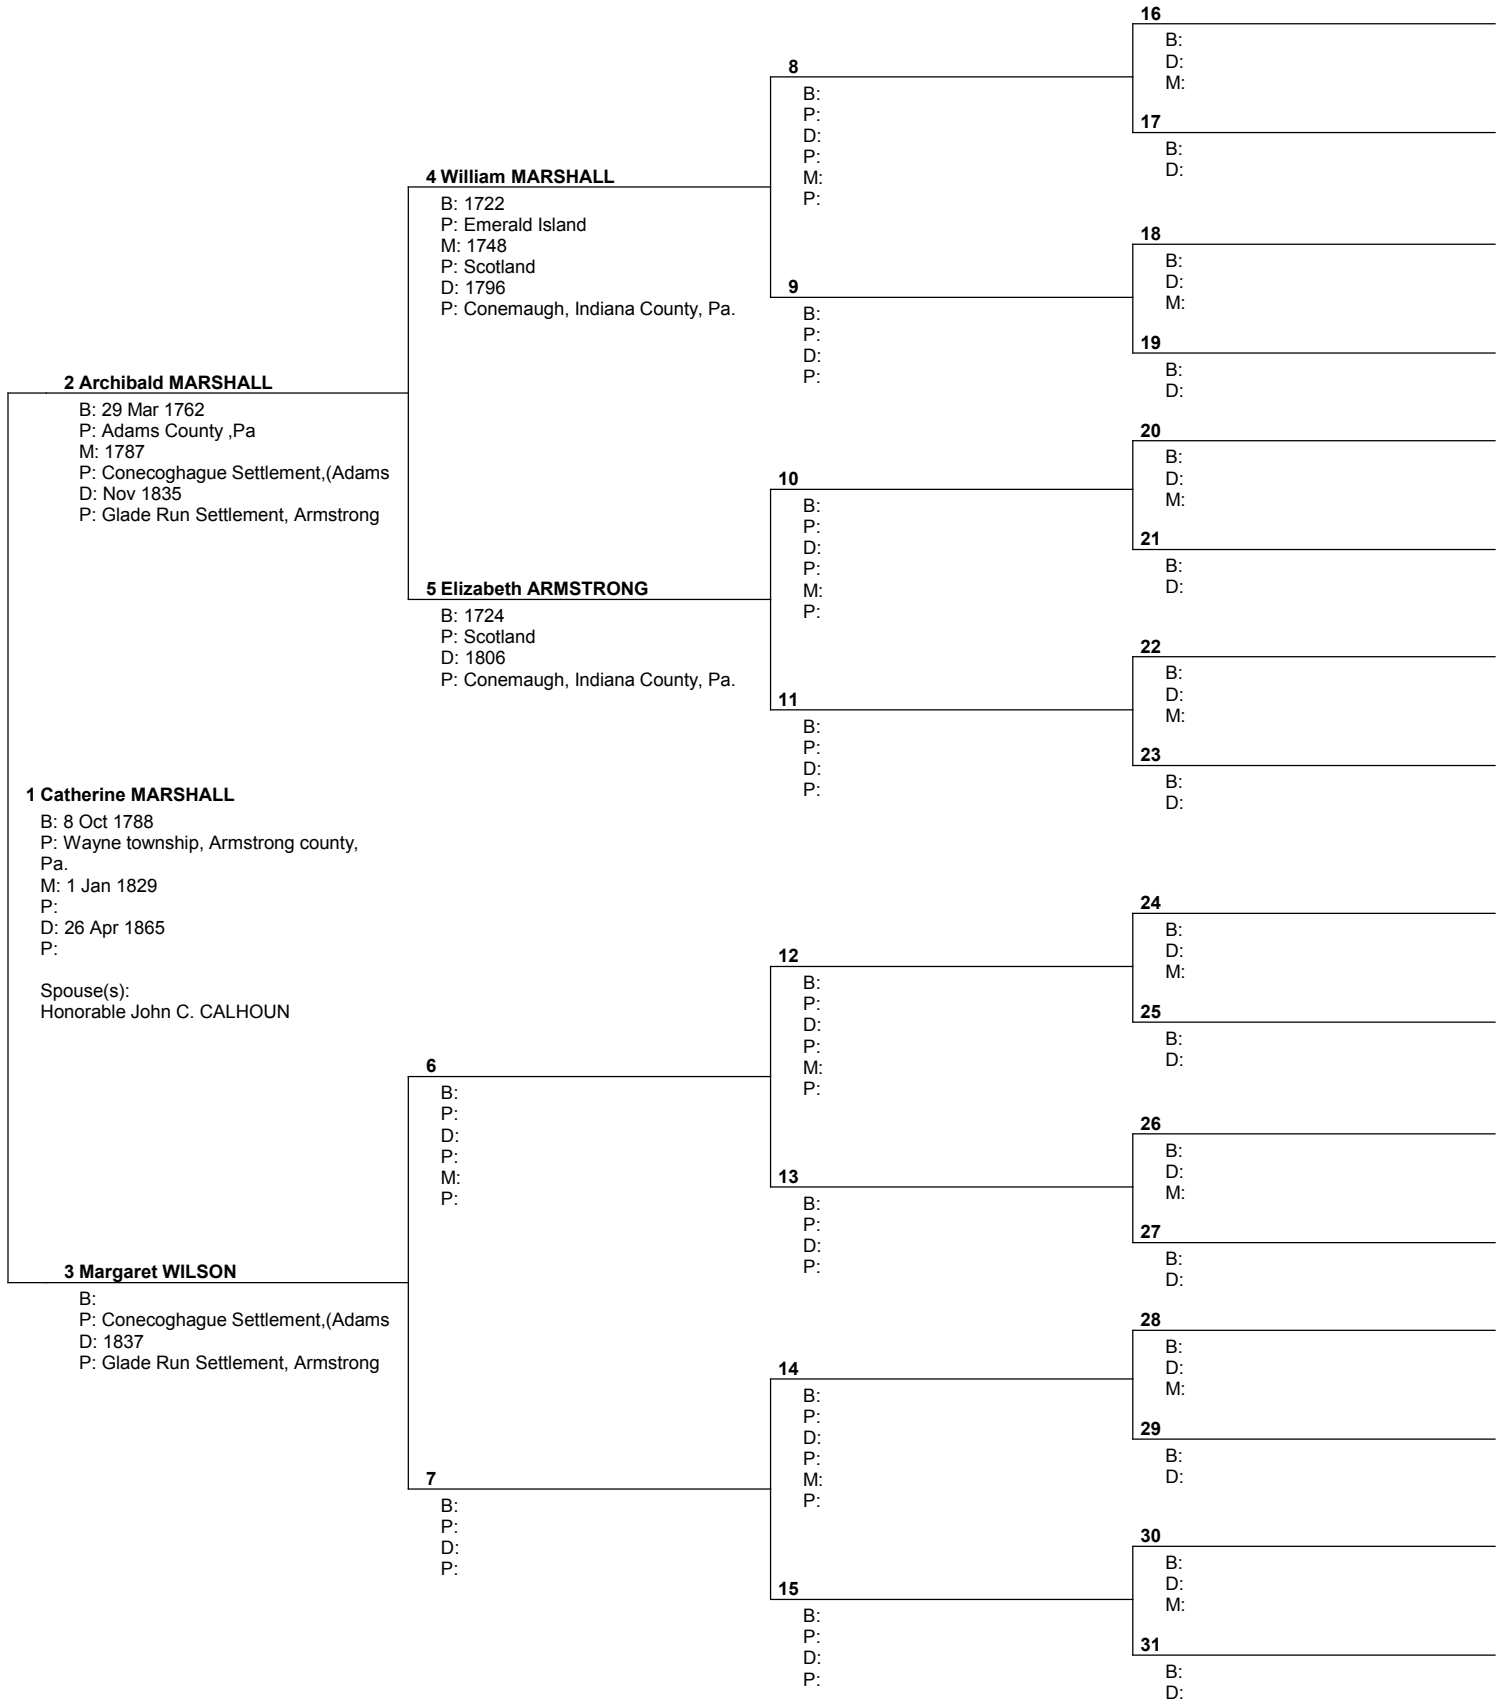

Pedigree Chart

No. 1 on this chart is the same as no. 31 on chart no. 15

Prepared by	
EVALUATION VERSION of Personal Ancestral File Companion. Click on Help, About to unlock.	
Telephone number	Date prepared
	2 Jun 2005