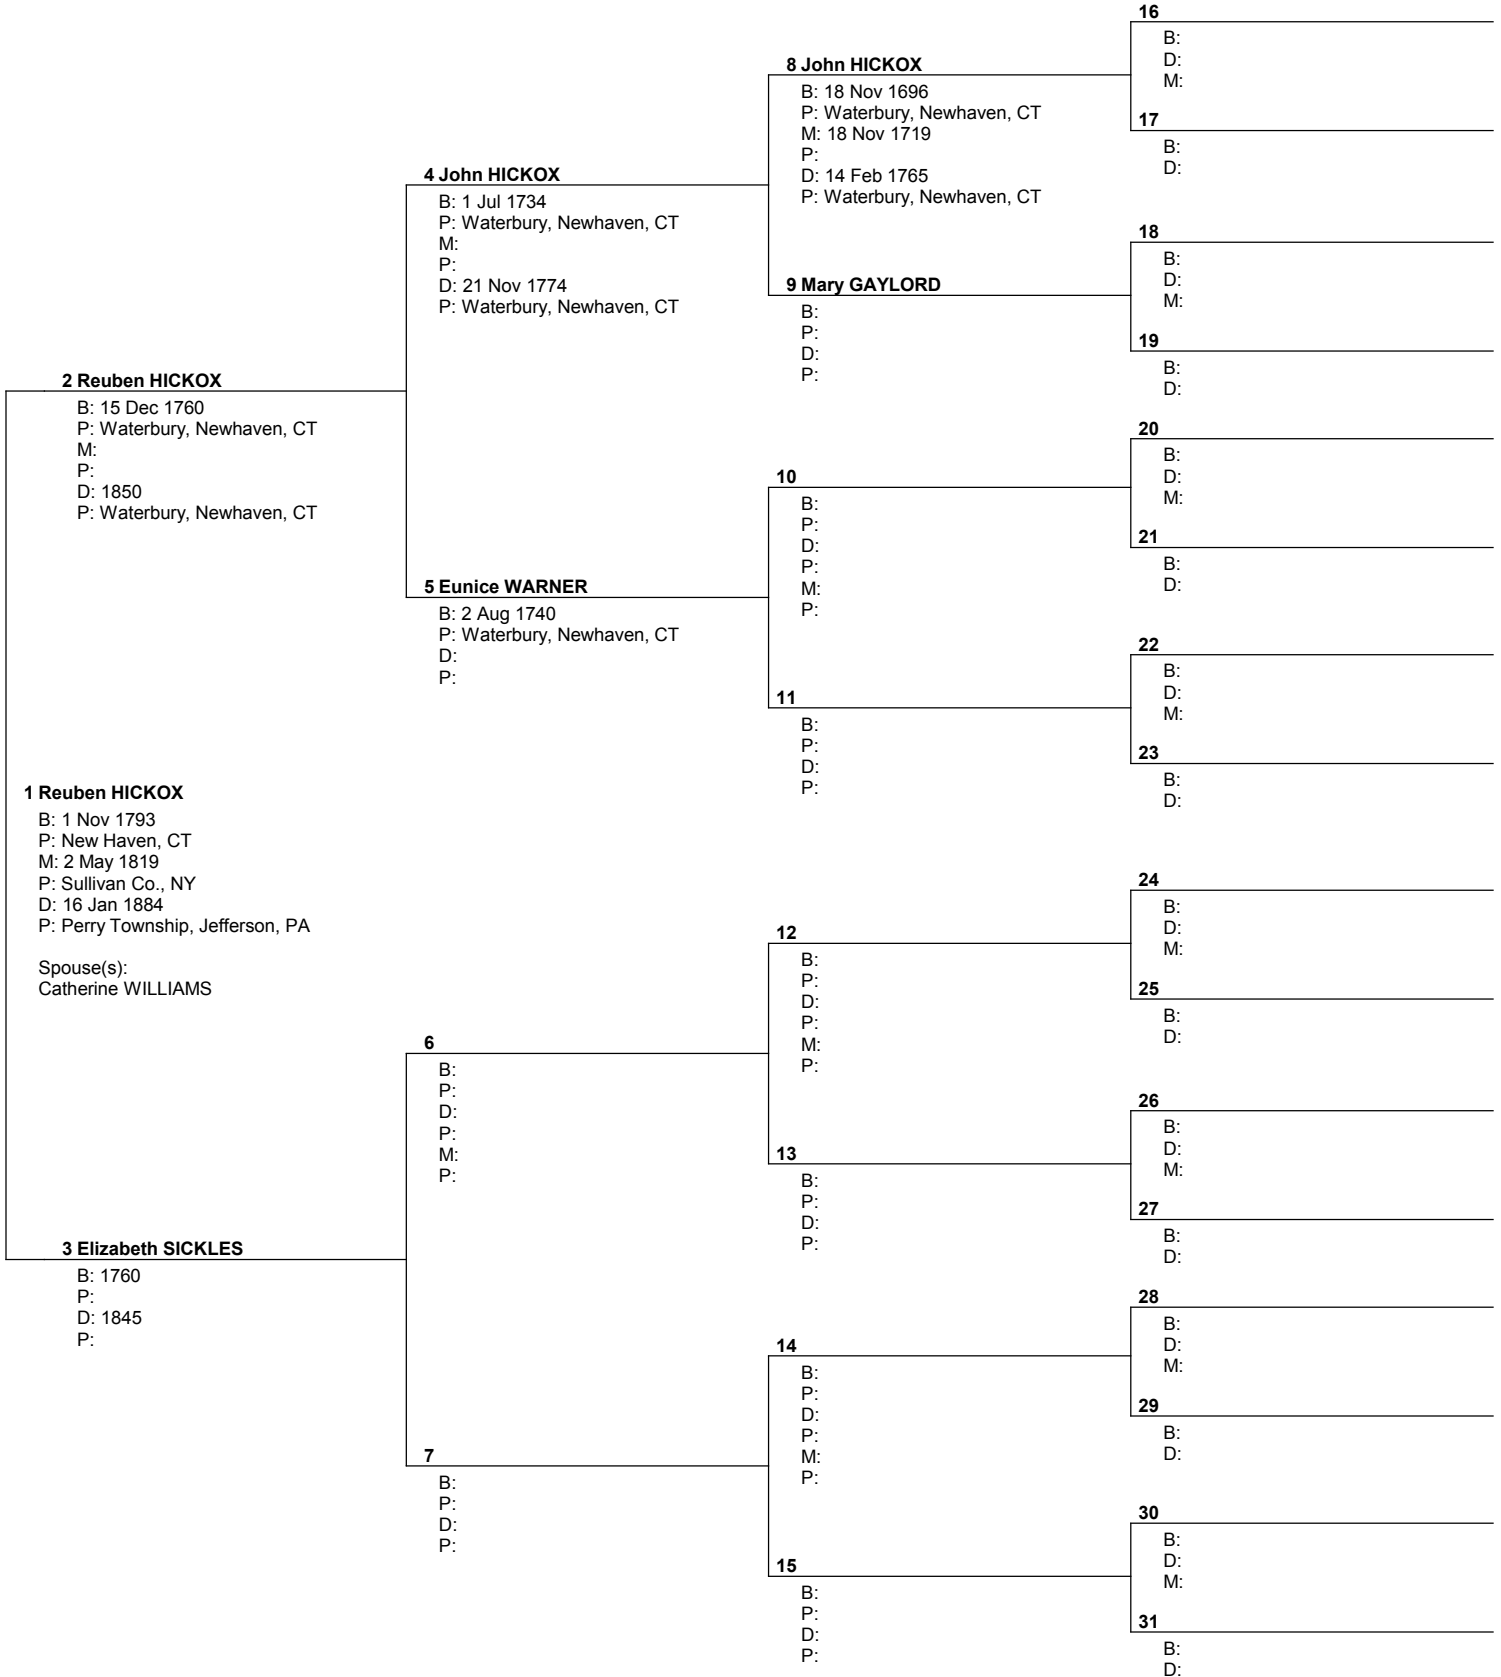

Pedigree Chart

No. 1 on this chart is the same as no. 31 on chart no. 1

Pedigree Chart

No. 1 on this chart is the same as no. 16 on chart no. 2

Pedigree Chart

No. 1 on this chart is the same as no. 16 on chart no. 12

Pedigree Chart

No. 1 on this chart is the same as no. 24 on chart no. 12

Pedigree Chart

Chart no. 21

No. 1 on this chart is the same as no. 26 on chart no. 12

Prepared by EVALUATION VERSION of Personal Ancestral File Companion. Click on Help, About to unlock.	
Telephone number	Date prepared 2 Jun 2005

Pedigree Chart

No. 1 on this chart is the same as no. 27 on chart no. 12

Pedigree Chart

No. 1 on this chart is the same as no. 24 on chart no. 15

Pedigree Chart

No. 1 on this chart is the same as no. 28 on chart no. 15