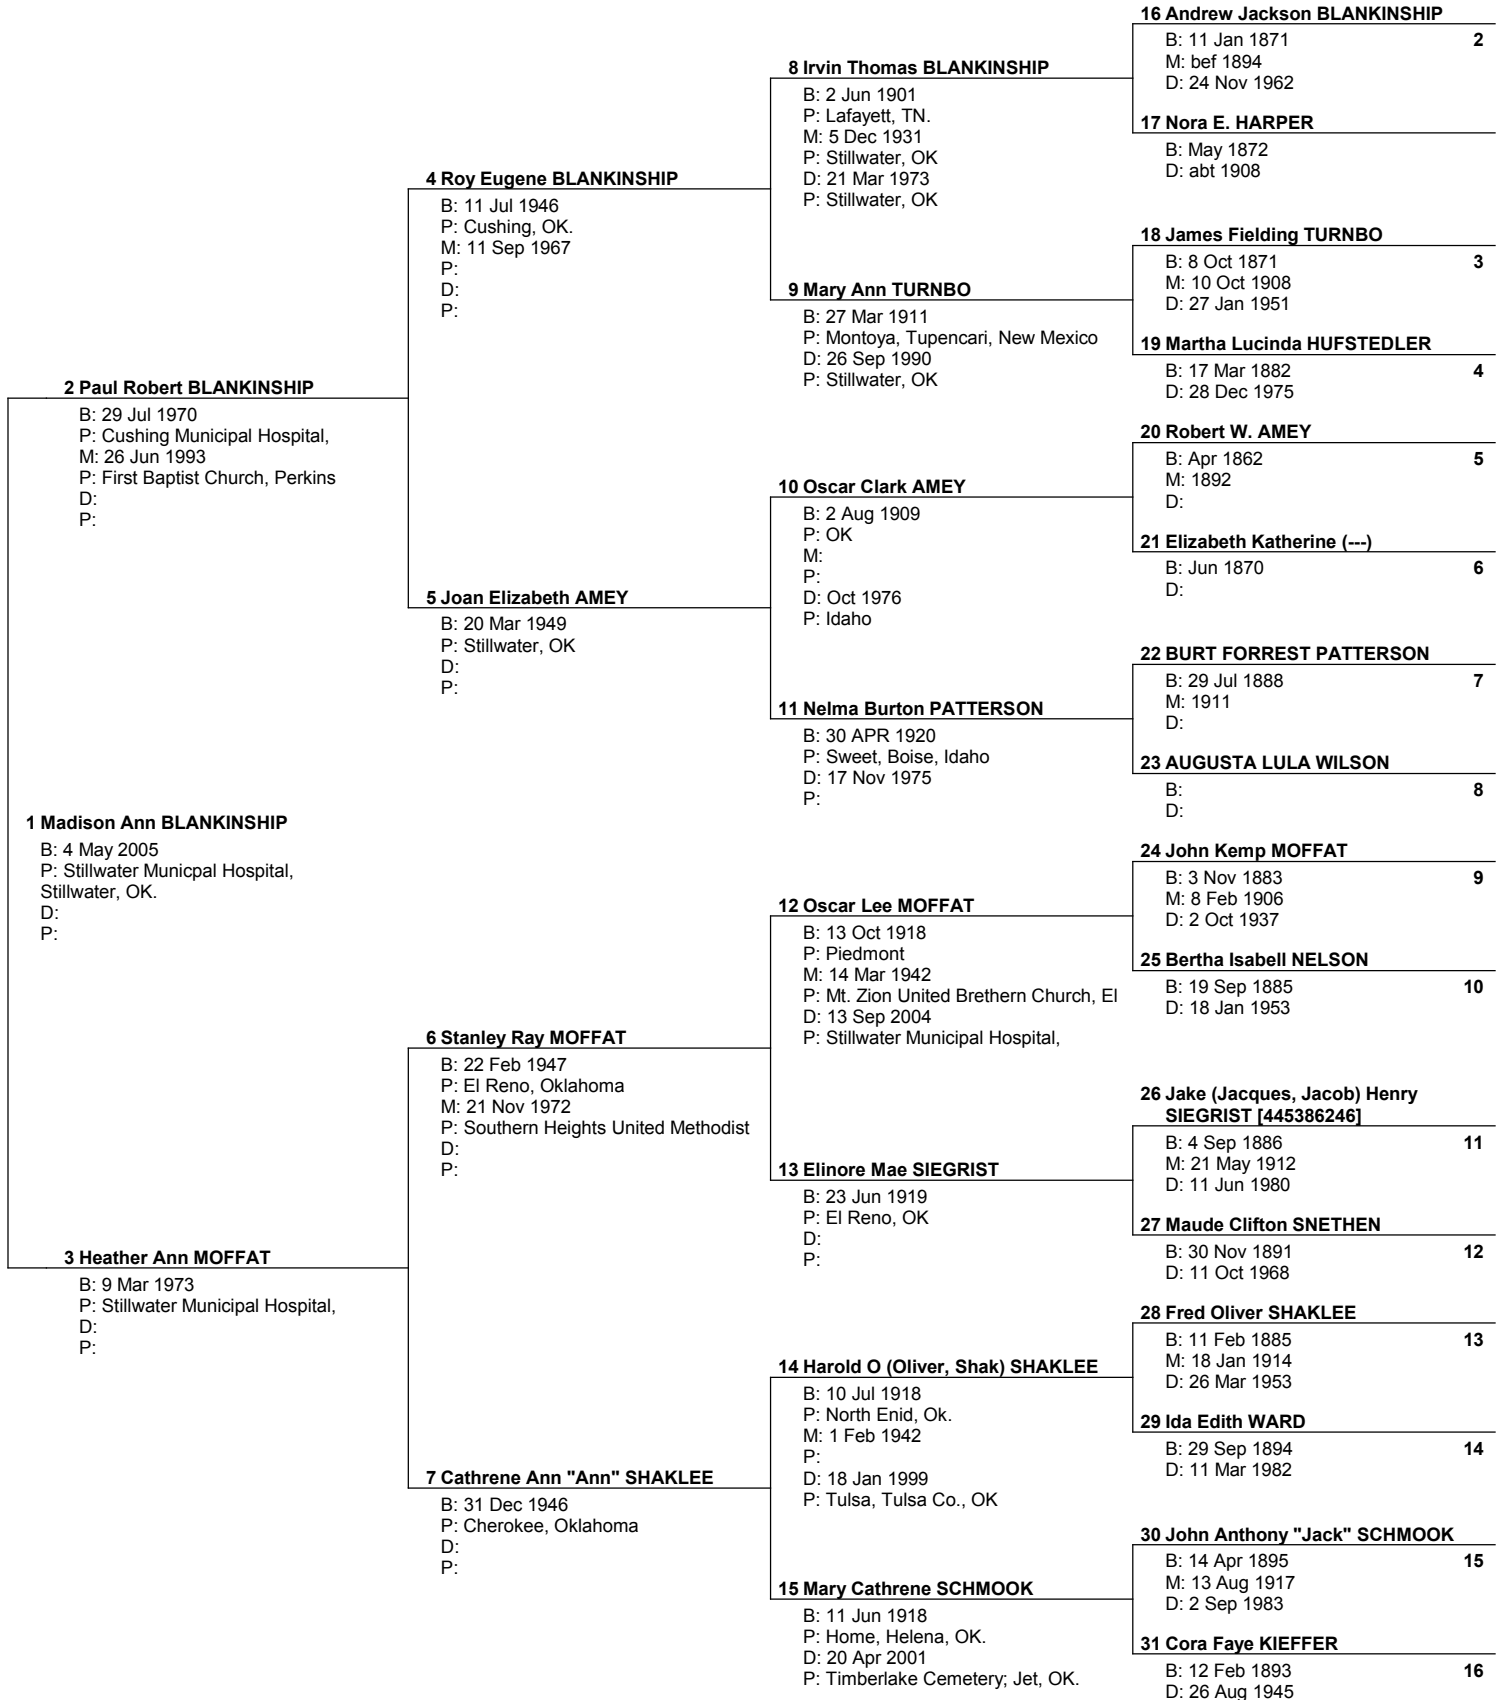

Pedigree Chart

Chart no. 1

Prepared by
 EVALUATION VERSION of Personal Ancestral File Companion. Click on Help, About to unlock.
 Telephone number Date prepared
 2 Jun 2005

Pedigree Chart

No. 1 on this chart is the same as no. 16 on chart no. 1

Pedigree Chart

No. 1 on this chart is the same as no. 18 on chart no. 1

Pedigree Chart

No. 1 on this chart is the same as no. 19 on chart no. 1

Pedigree Chart

No. 1 on this chart is the same as no. 20 on chart no. 1

Pedigree Chart

No. 1 on this chart is the same as no. 21 on chart no. 1

Pedigree Chart

No. 1 on this chart is the same as no. 22 on chart no. 1

Pedigree Chart

Chart no. 8

No. 1 on this chart is the same as no. 23 on chart no. 1

Pedigree Chart

Chart no. 9

No. 1 on this chart is the same as no. 24 on chart no. 1

Pedigree Chart

No. 1 on this chart is the same as no. 25 on chart no. 1

Pedigree Chart

Chart no. 11

No. 1 on this chart is the same as no. 26 on chart no. 1